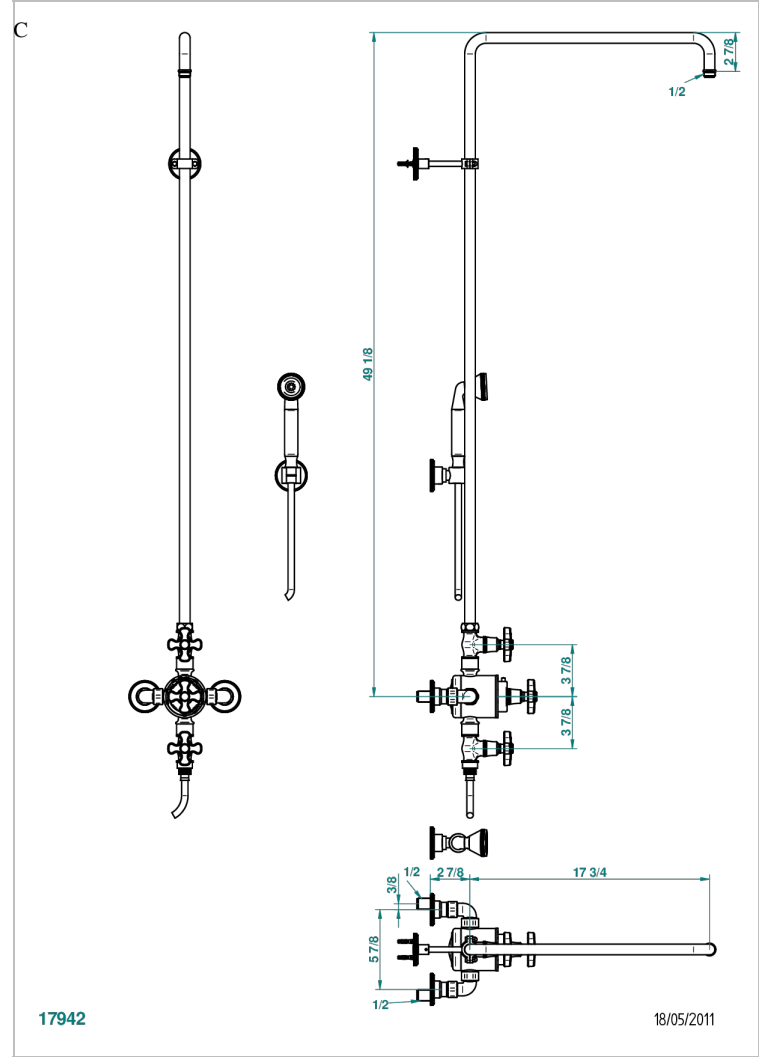

Wall mounted thermostatic shower mixer / shut off valves / exposed shower column / telephone shower, hose and fix hook

- 150 mm centres. (without shower head)

CHARACTERISTIC

- Art Déco
- Wall mounted thermostatic shower mixer / shut off valves / exposed shower column / telephone shower, hose and fix hook - 150 mm centres. (without shower head)

TECHNICAL SPECS

- Recommandé : 3 bars (max. 5 bars) - Advised : 43,5 psi (max. 72 psi)
- Douchette : 9,5 l/min à 3 bars (2.52 gpm at 43.5 psi)
- ajouter la pomme - add the showerhead

AVAILABLE FINITIONS

Antique nickel - H28
Black ceram - D30
Blush PVD - H62
Brass color PVD - H49
Brown bronze color PVD - F33
Gold color PVD - H52

Graphite PVD - H64
Lacquered light bronze - D01
Matt Umber PVD - H67
Matt blush PVD - H60
Matt brass color PVD - H50
Matt brown bronze color PVD - F34

Soft gold - F30
Soft matt gold - F31
Umber PVD - H66
Varnished matt antique red copper (color finish) - H07