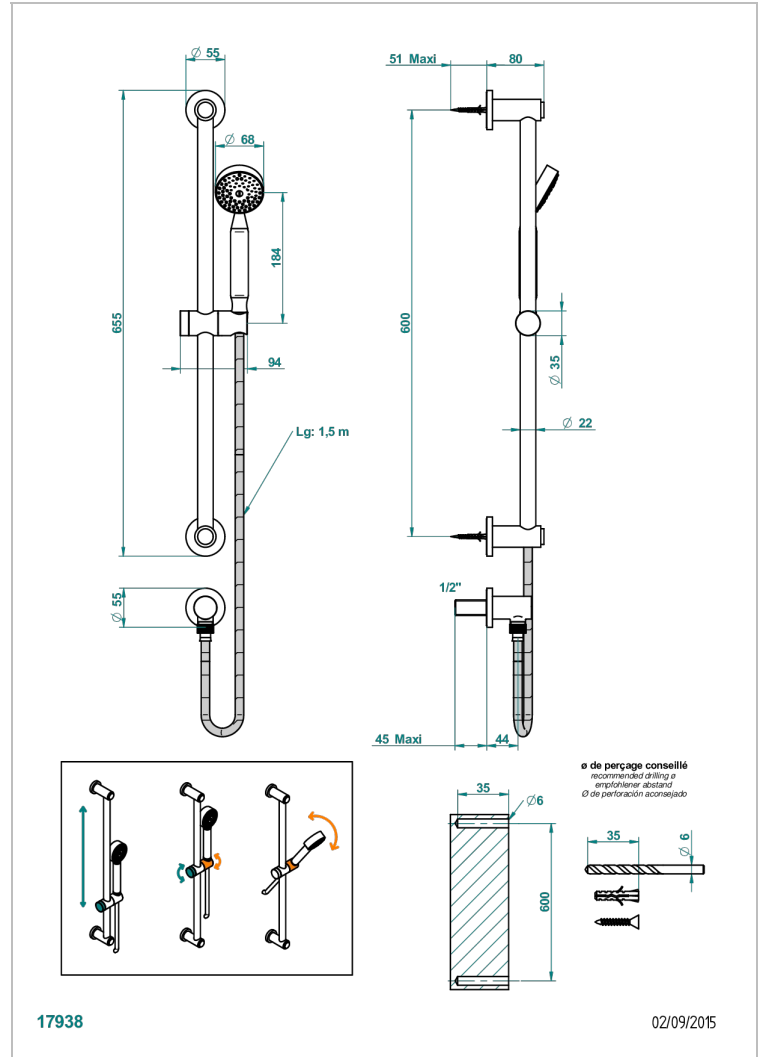

DIPLOMATE ROPED RINGS

U4C-58

Wall mounted stylised handshower, sidebar, hose, hook and elbow

CHARACTERISTIC

- Diplomate Roped rings
- Wall mounted stylised handshower, sidebar, hose, hook and elbow

TECHNICAL SPECS

- Recommandé : 3 bars (max. 5 bars) - Advised : 43,5 psi (max. 72 psi)
- 9,5 l/min à 3 bars (2.5 gpm at 43.5 psi)

AVAILABLE FINITIONS

Antique nickel - H28
Black ceram - D30
Blush PVD - H62
Brass color PVD - H49
Brown bronze color PVD - F33
Gold color PVD - H52

Nickel color PVD - H55
Polished chrome (color finish) - A02
Polished chrome / Polished gold (color finish) - G02
Polished gold (color finish) - F01
Polished nickel - B01
Soft gold - F30

Soft matt gold - F31
Umber PVD - H66
Varnished matt antique red copper (color finish) - H07