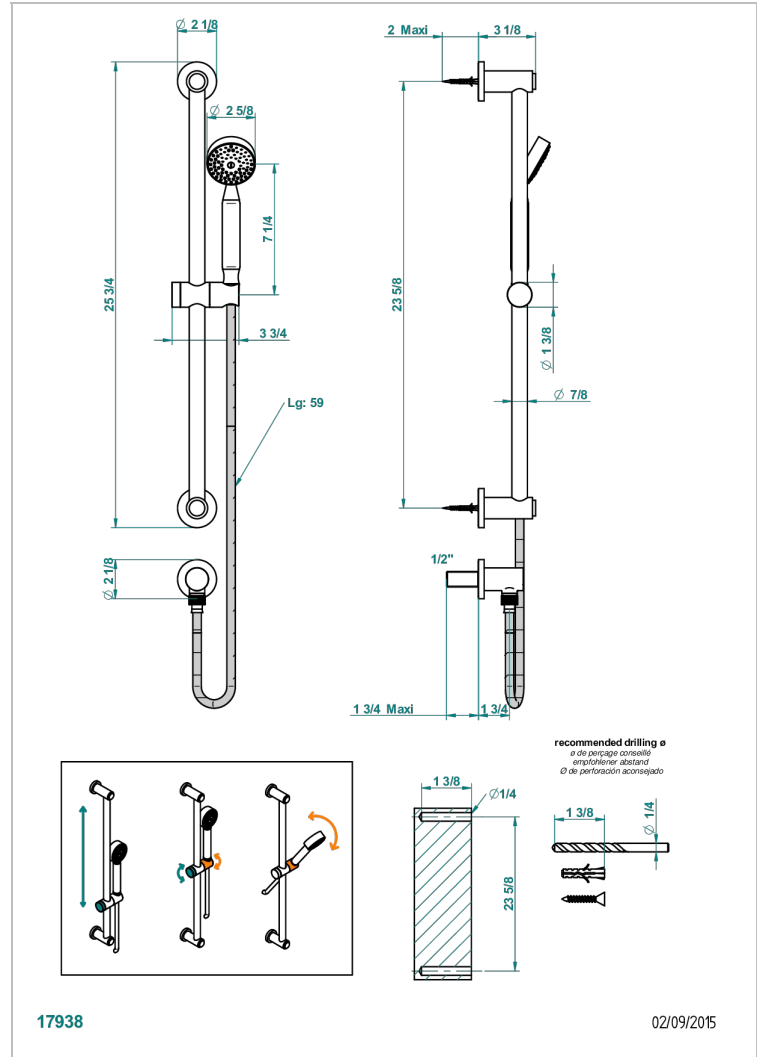

# DIPLOMATE ROPED RINGS

U4C-58

Wall mounted stylised handshower, sidebar, hose, hook and elbow

## CHARACTERISTIC

- Diplomate Roped rings
- Wall mounted stylised handshower, sidebar, hose, hook and elbow

## TECHNICAL SPECS

- Recommandé : 3 bars (max. 5 bars) - Advised : 43,5 psi (max. 72 psi)
- 9,5 l/min à 3 bars (2.5 gpm at 43.5 psi)