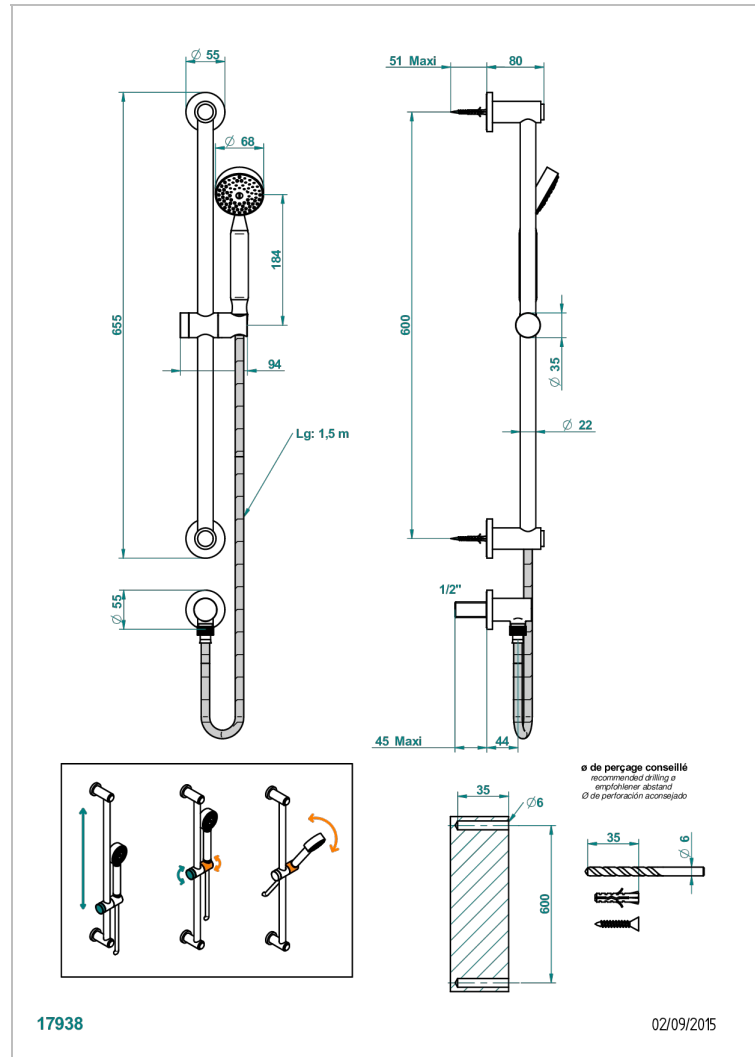

DIPLOMATE GROOVED RINGS

U4B-58

Wall mounted stylised handshower, sidebar, hose, hook and elbow

CHARACTERISTIC

- Diplomat Grooved rings
- Wall mounted stylised handshower, sidebar, hose, hook and elbow

TECHNICAL SPECS

- Recommandé : 3 bars (max. 5 bars) - Advised : 43,5 psi (max. 72 psi)
- 9,5 l/min à 3 bars (2.5 gpm at 43.5 psi)

AVAILABLE FINITIONS

Antique nickel - H28
Black ceram - D30
Blush PVD - H62
Brass color PVD - H49
Brown bronze color PVD - F33
Gold color PVD - H52

Nickel color PVD - H55
Polished chrome (color finish) - A02
Polished chrome / Polished gold (color finish) - G02
Polished gold (color finish) - F01
Polished nickel - B01
Soft gold - F30

Soft matt gold - F31
Umber PVD - H66
Varnished matt antique red copper (color finish) - H07