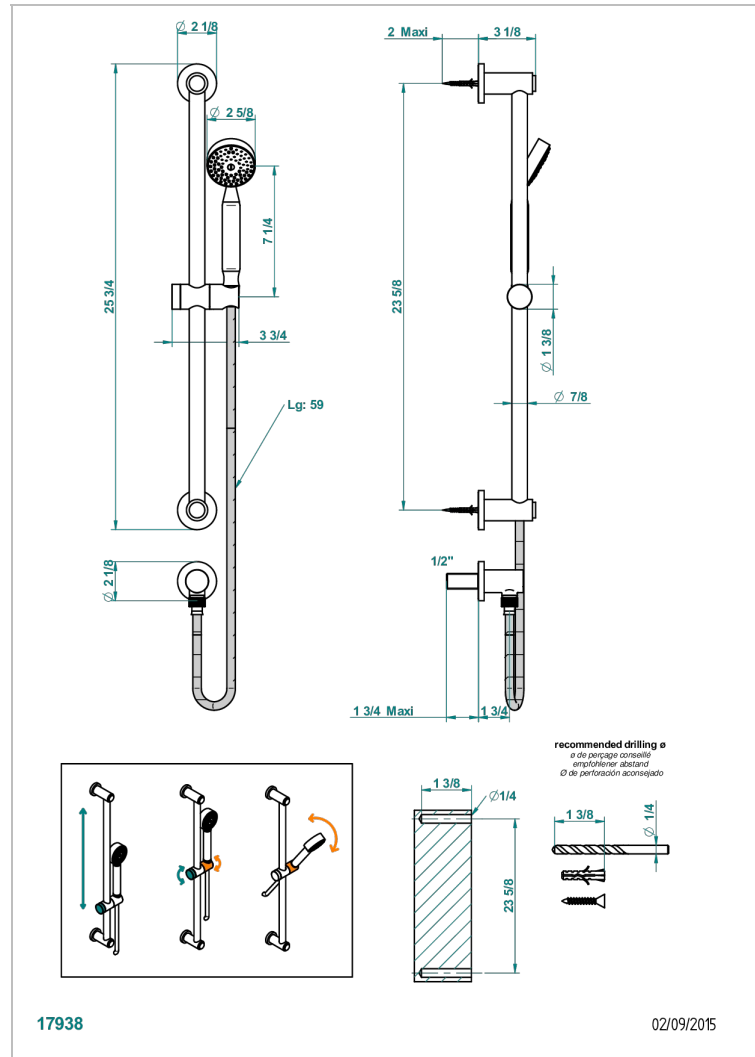

DIPLOMATE GROOVED RINGS

U4B-58

Wall mounted stylised handshower, sidebar, hose, hook and elbow

CHARACTERISTIC

- Diplomate Grooved rings
- Wall mounted stylised handshower, sidebar, hose, hook and elbow

TECHNICAL SPECS

- Recommandé : 3 bars (max. 5 bars) - Advised : 43,5 psi (max. 72 psi)
- 9,5 l/min à 3 bars (2.5 gpm at 43.5 psi)

AVAILABLE FINITIONS

Antique nickel - H28
Black ceram - D30
Blush PVD - H62
Brass color PVD - H49
Brown bronze color PVD - F33
Gold color PVD - H52

Nickel color PVD - H55
Polished chrome (color finish) - A02
Polished chrome / Polished gold (color finish) - G02
Polished gold (color finish) - F01
Polished nickel - B01
Soft gold - F30

Soft matt gold - F31
Umber PVD - H66
Varnished matt antique red copper (color finish) - H07