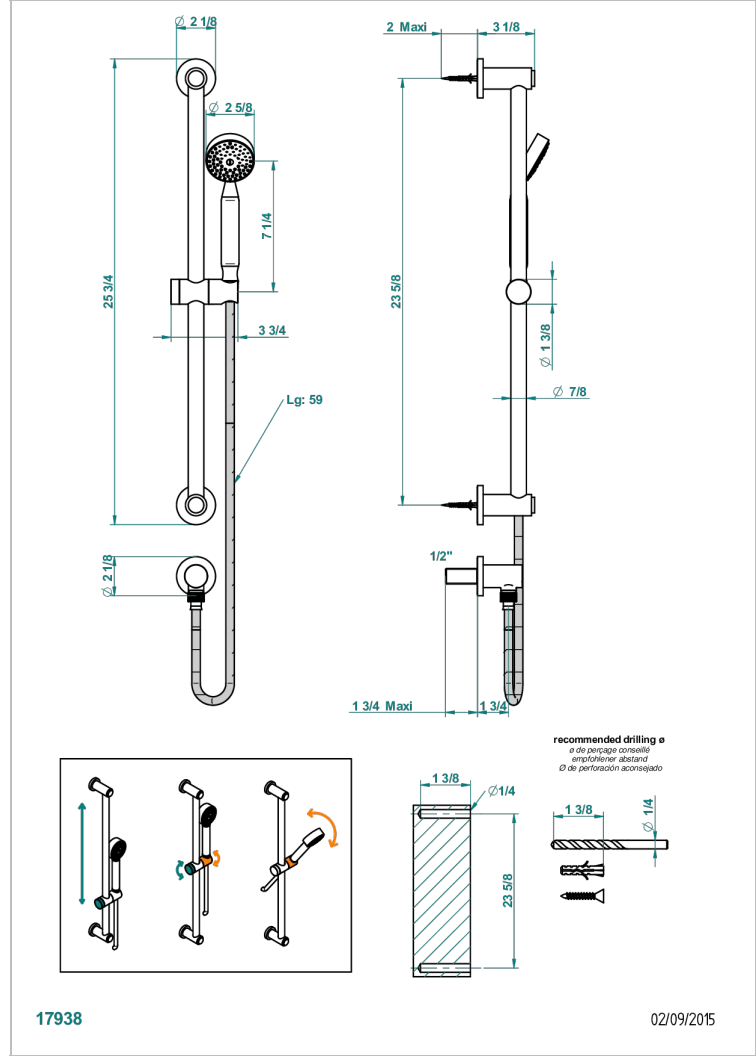

DIPLOMATE GROOVED RINGS

U4B-58

60厘米淋浴杆, 1/2"弯管, 1.5米软管和花洒

THG[®]
PARIS

17938

02/09/2015

特色

- Diplomate Grooved rings
- 60厘米淋浴杆, 1/2"弯管, 1.5米软管和花洒

技术特征

- Recommandé : 3 bars (max. 5 bars) - Advised : 43,5 psi (max. 72 psi)
- 9,5 l/min à 3 bars (2.5 gpm at 43.5 psi)

可选饰面

Black ceram - D30
Blush PVD - H62
Graphite PVD - H64
Matt Umber PVD - H67
Matt blush PVD - H60
Matt graphite PVD - H65

抛光镍 - B01
浅金 - F30
漆面铜 - D01