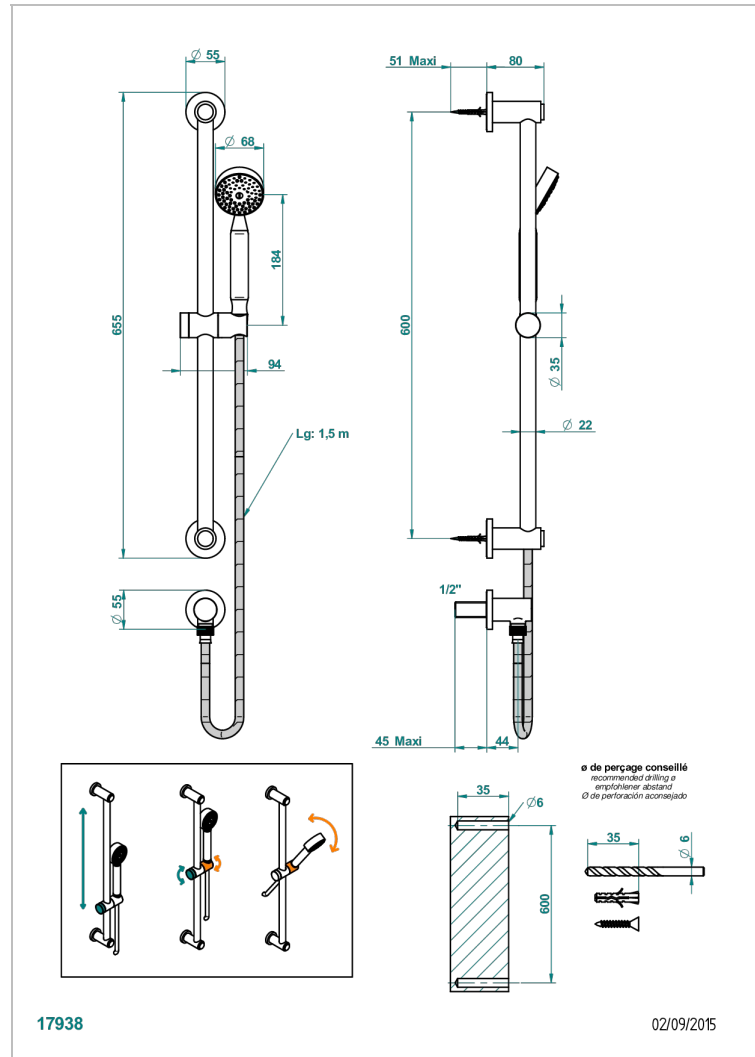

DIPLOMATE SMOOTH RINGS

U4A-58

Wall mounted stylised handshower, sidebar, hose, hook and elbow

CHARACTERISTIC

- Diplomate Smooth rings
- Wall mounted stylised handshower, sidebar, hose, hook and elbow

TECHNICAL SPECS

- Recommandé : 3 bars (max. 5 bars) - Advised : 43,5 psi (max. 72 psi)
- 9,5 l/min à 3 bars (2.5 gpm at 43.5 psi)

AVAILABLE FINITIONS

Antique nickel - H28
Black ceram - D30
Blush PVD - H62
Brass color PVD - H49
Brown bronze color PVD - F33
Gold color PVD - H52

Nickel color PVD - H55
Polished chrome (color finish) - A02
Polished chrome / Polished gold (color finish) - G02
Polished gold (color finish) - F01
Polished nickel - B01
Soft gold - F30

Soft matt gold - F31
Umber PVD - H66
Varnished matt antique red copper (color finish) - H07