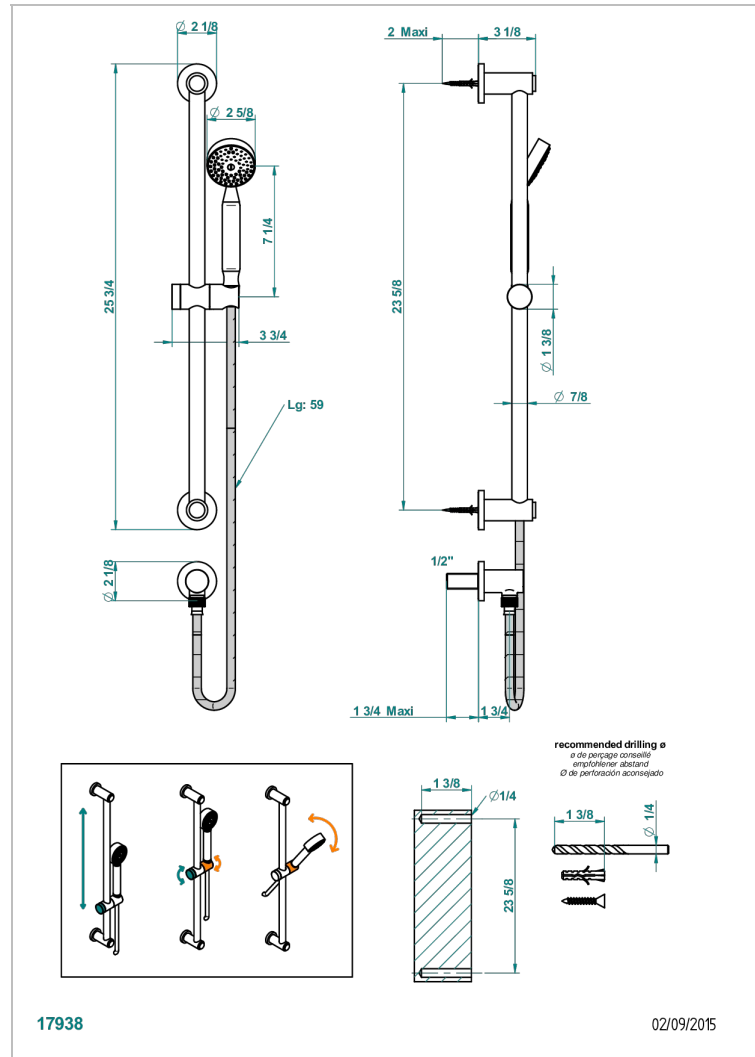

DIPLOMATE SMOOTH RINGS

U4A-58

Wall mounted stylised handshower, sidebar, hose, hook and elbow

CHARACTERISTIC

- Diplomate Smooth rings
- Wall mounted stylised handshower, sidebar, hose, hook and elbow

TECHNICAL SPECS

- Recommandé : 3 bars (max. 5 bars) - Advised : 43,5 psi (max. 72 psi)
- 9,5 l/min à 3 bars (2.5 gpm at 43.5 psi)

AVAILABLE FINITIONS

Antique nickel - H28
Black ceram - D30
Blush PVD - H62
Brass color PVD - H49
Brown bronze color PVD - F33
Gold color PVD - H52

Nickel color PVD - H55
Polished chrome (color finish) - A02
Polished chrome / Polished gold (color finish) - G02
Polished gold (color finish) - F01
Polished nickel - B01
Soft gold - F30

Soft matt gold - F31
Umber PVD - H66
Varnished matt antique red copper (color finish) - H07