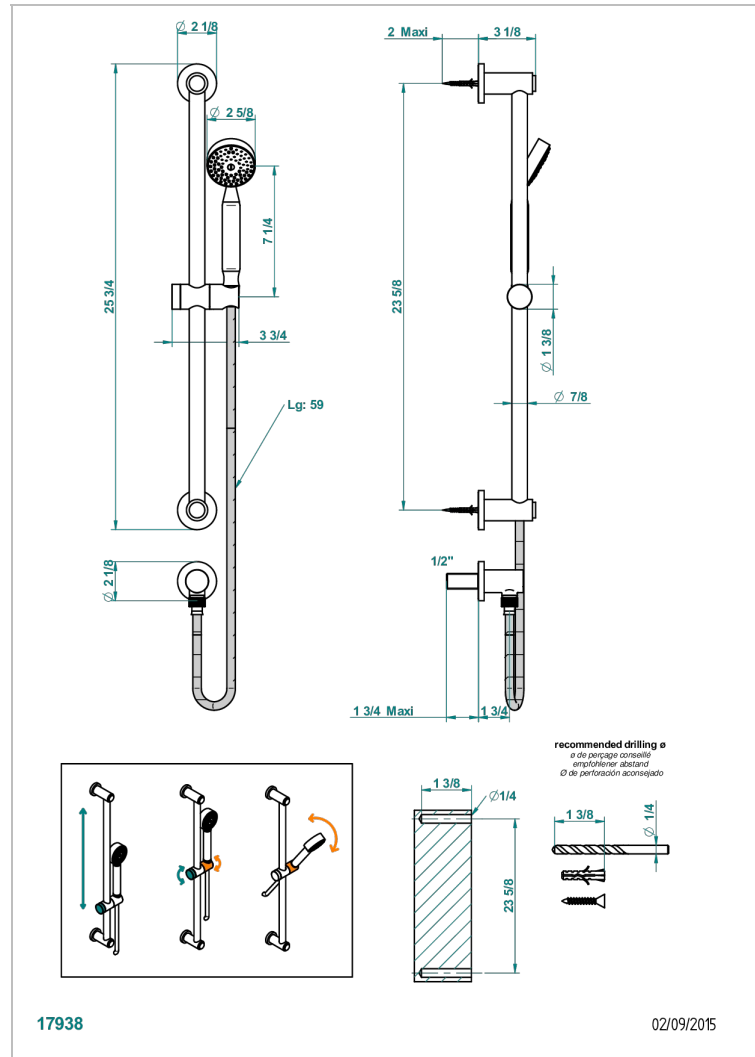

SPIRIT

G69-58

Wall mounted stylised handshower, sidebar, hose, hook and elbow

CHARACTERISTIC

- Spirit
- Wall mounted stylised handshower, sidebar, hose, hook and elbow

TECHNICAL SPECS

- Recommandé : 3 bars (max. 5 bars) - Advised : 43,5 psi (max. 72 psi)
- 9,5 l/min à 3 bars (2.5 gpm at 43.5 psi)

AVAILABLE FINITIONS

Antique nickel - H28
Black ceram - D30
Blush PVD - H62
Brass color PVD - H49
Brown bronze color PVD - F33
Gold color PVD - H52

Graphite PVD - H64
Lacquered light bronze - D01
Matt Umber PVD - H67
Matt blush PVD - H60
Matt brass color PVD - H50
Matt brown bronze color PVD - F34