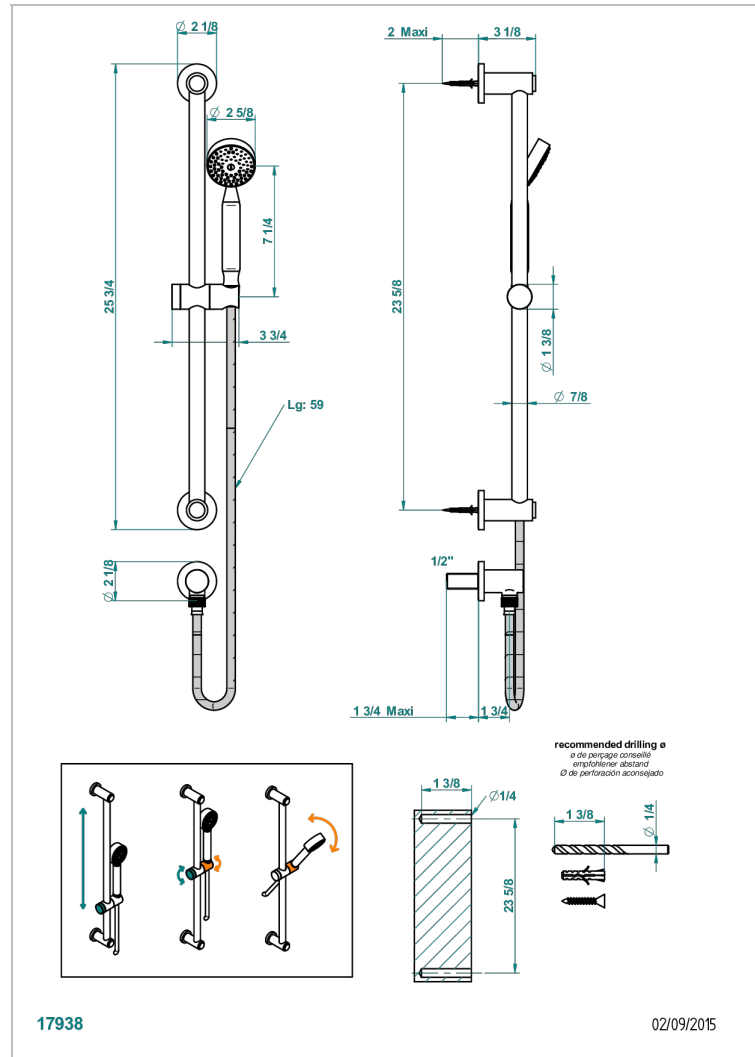

# SPIRIT

G69-58

Wall mounted stylised handshower, sidebar, hose, hook and elbow

17938

02/09/2015

## CHARACTERISTIC

- Spirit
- Wall mounted stylised handshower, sidebar, hose, hook and elbow

## TECHNICAL SPECS

- Recommandé : 3 bars (max. 5 bars) - Advised : 43,5 psi (max. 72 psi)
- 9,5 l/min à 3 bars (2.5 gpm at 43.5 psi)