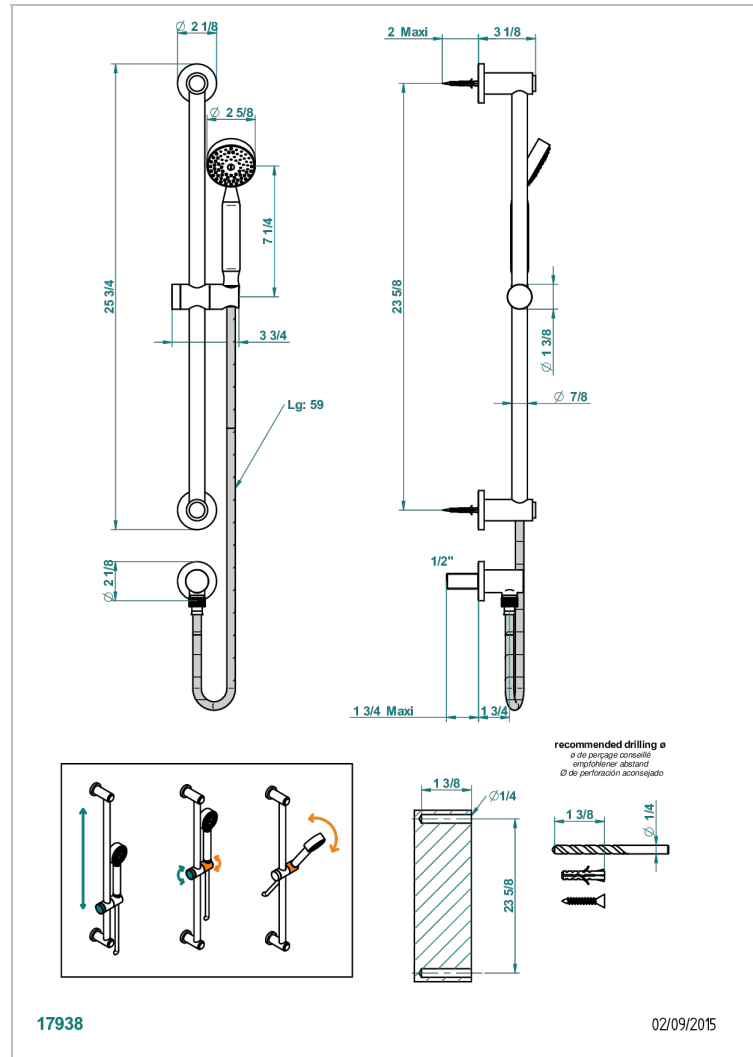

# SPIRIT

G69-58

Wall mounted stylised handshower, sidebar, hose, hook and elbow

## CHARACTERISTIC

- Spirit
- Wall mounted stylised handshower, sidebar, hose, hook and elbow

## TECHNICAL SPECS

- Recommandé : 3 bars (max. 5 bars) - Advised : 43,5 psi (max. 72 psi)
- 9,5 l/min à 3 bars (2.5 gpm at 43.5 psi)