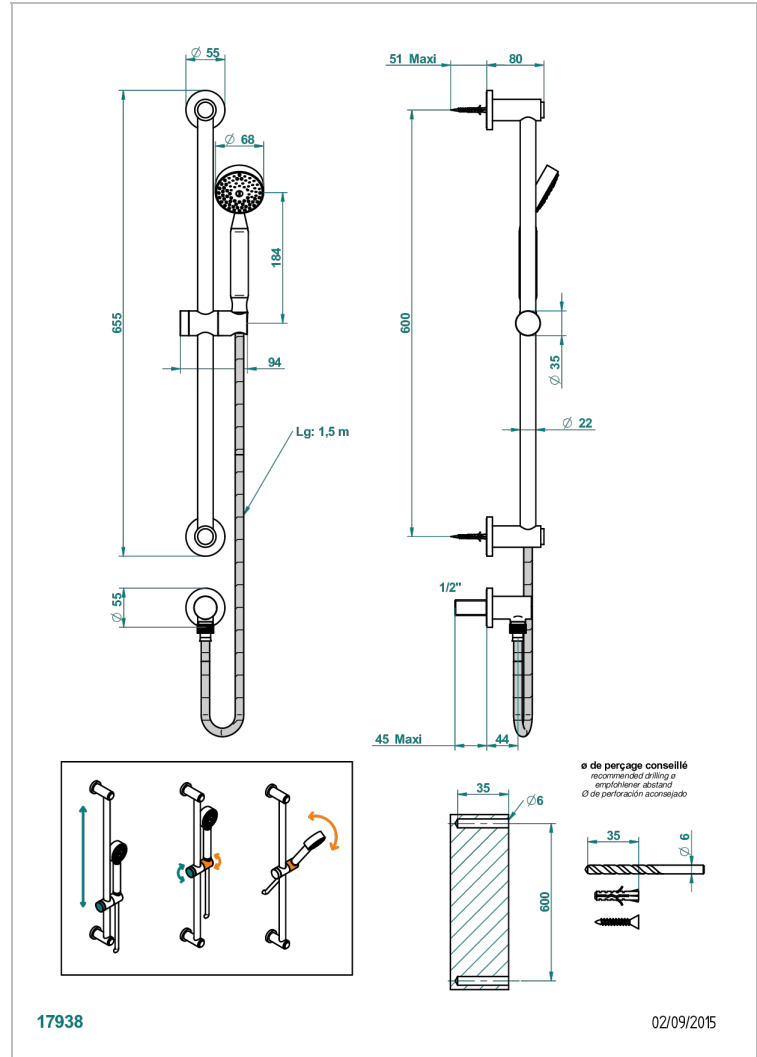

SPIRIT WITH LEVER

G58-58

Wall mounted stylised handshower, sidebar, hose, hook and elbow

CHARACTERISTIC

- Spirit with lever
- Wall mounted stylised handshower, sidebar, hose, hook and elbow

TECHNICAL SPECS

- Recommandé : 3 bars (max. 5 bars) - Advised : 43,5 psi (max. 72 psi)
- 9,5 l/min à 3 bars (2.5 gpm at 43.5 psi)

AVAILABLE FINITIONS

Antique nickel - H28
Black ceram - D30
Blush PVD - H62
Brass color PVD - H49
Brown bronze color PVD - F33
Gold color PVD - H52