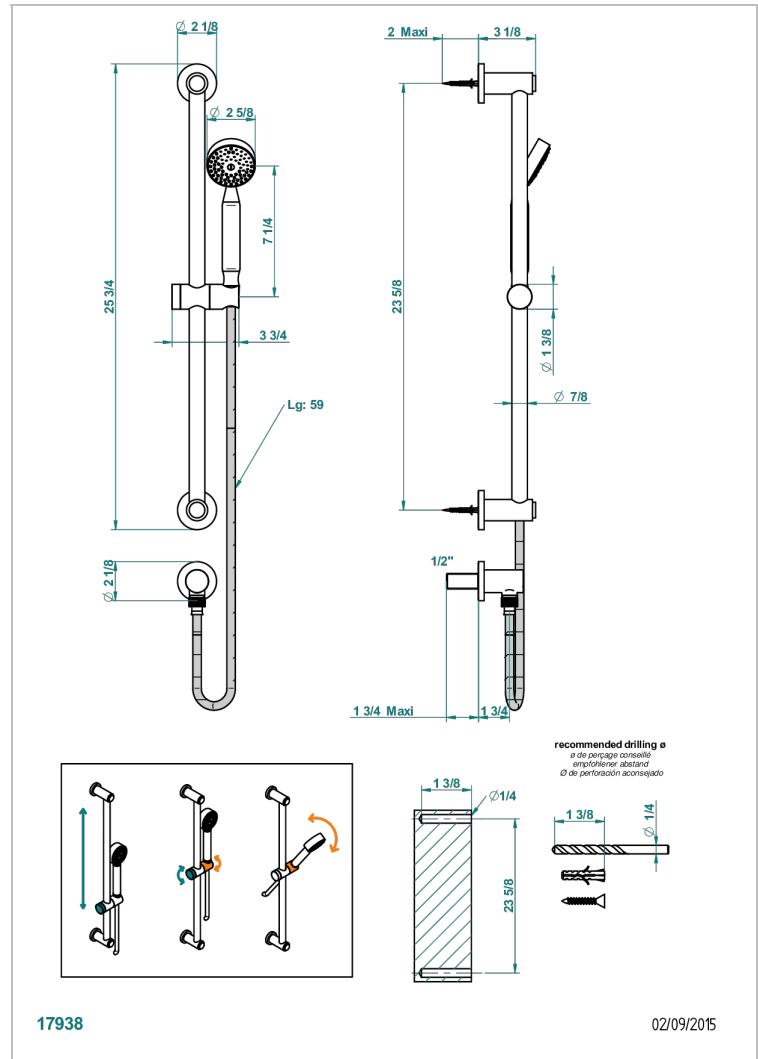

SPIRIT WITH LEVER

G58-58

THG
PARIS

Wall mounted stylised handshower, sidebar, hose, hook and elbow

CHARACTERISTIC

- Spirit with lever
- Wall mounted stylised handshower, sidebar, hose, hook and elbow

TECHNICAL SPECS

- Recommandé : 3 bars (max. 5 bars) - Advised : 43,5 psi (max. 72 psi)
- 9,5 l/min à 3 bars (2.5 gpm at 43.5 psi)

AVAILABLE FINITIONS

Antique nickel - H28
Black ceram - D30
Blush PVD - H62
Brass color PVD - H49
Brown bronze color PVD - F33
Gold color PVD - H52