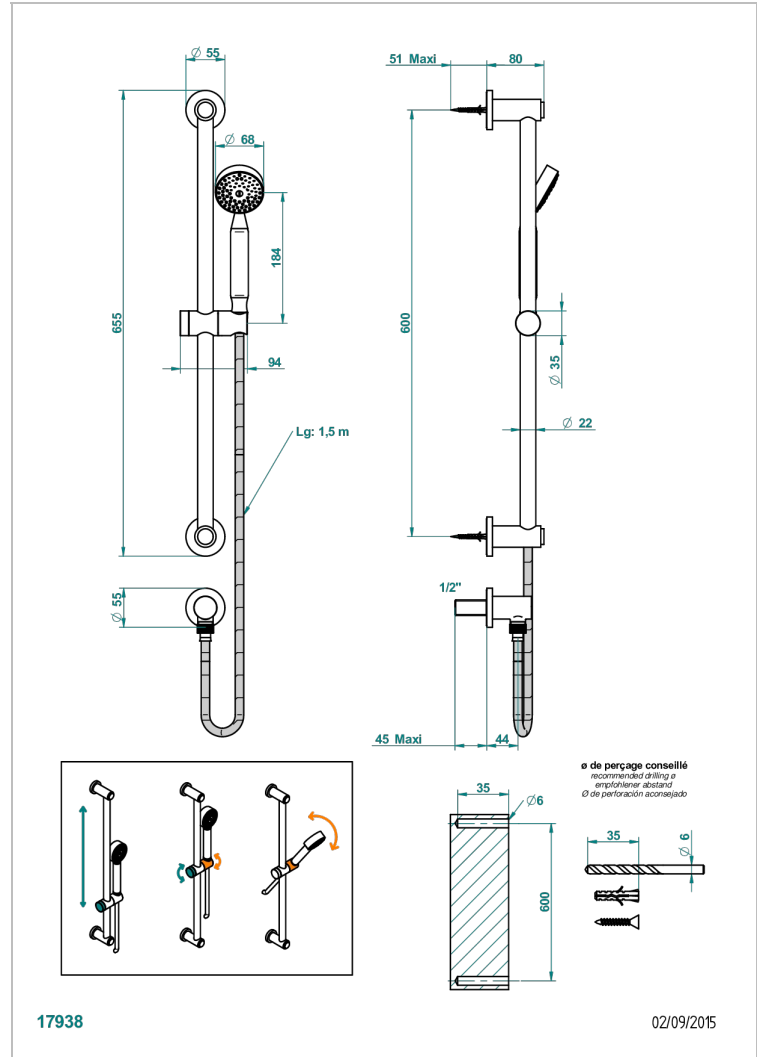

# SPIRIT WITH LEVER

G58-58

Wall mounted stylised handshower, sidebar, hose, hook and elbow

## CHARACTERISTIC

- Spirit with lever
- Wall mounted stylised handshower, sidebar, hose, hook and elbow

## TECHNICAL SPECS

- Recommandé : 3 bars (max. 5 bars) - Advised : 43,5 psi (max. 72 psi)
- 9,5 l/min à 3 bars (2.5 gpm at 43.5 psi)