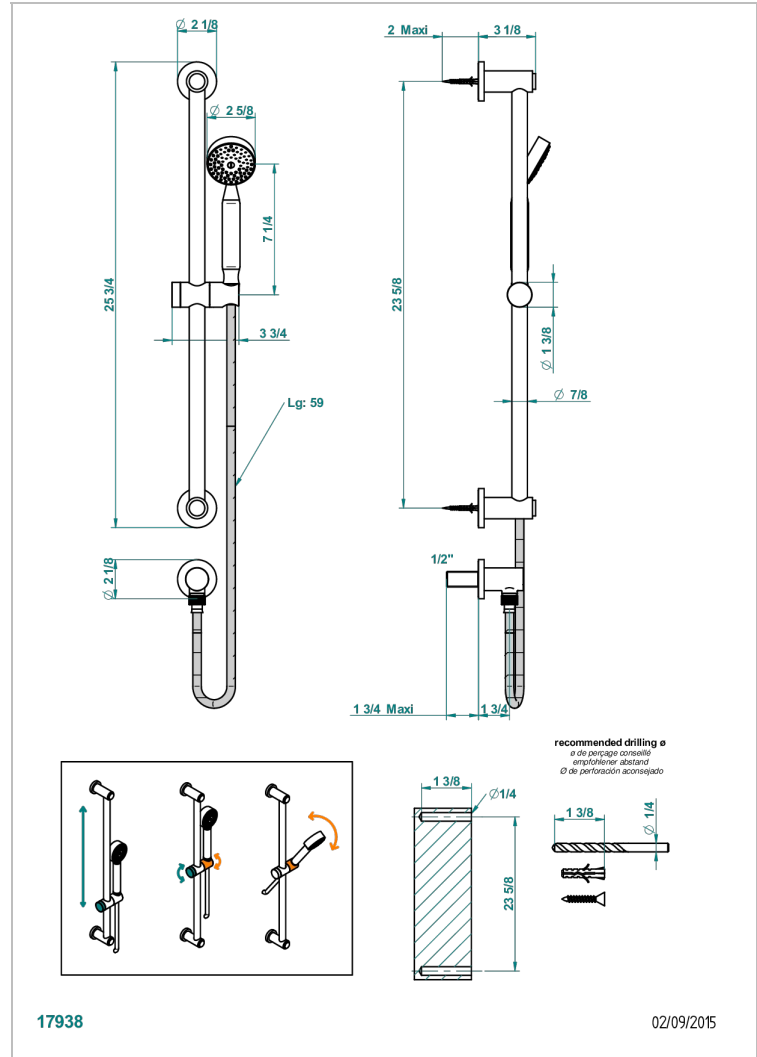

# SPIRIT WITH LEVER

G58-58

Wall mounted stylised handshower, sidebar, hose, hook and elbow

## CHARACTERISTIC

- Spirit with lever
- Wall mounted stylised handshower, sidebar, hose, hook and elbow

## TECHNICAL SPECS

- Recommandé : 3 bars (max. 5 bars) - Advised : 43,5 psi (max. 72 psi)
- 9,5 l/min à 3 bars (2.5 gpm at 43.5 psi)