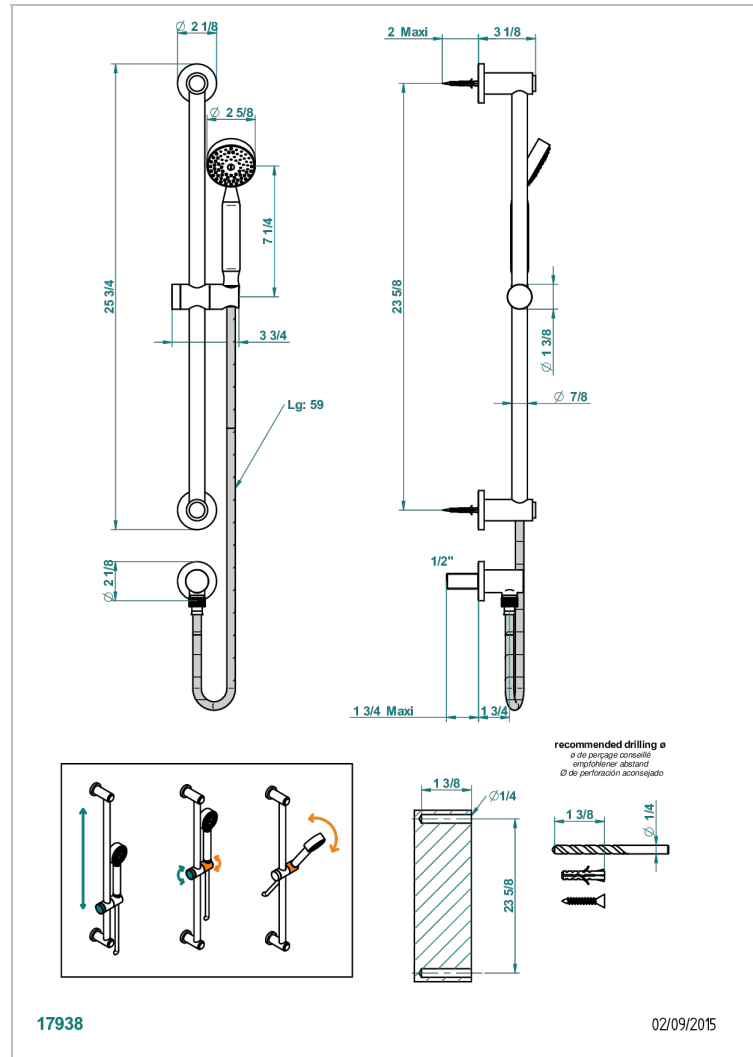

SPIRIT WITH LEVER

G58-58

THG[®]
PARIS

Wall mounted stylised handshower, sidebar, hose, hook and elbow

CHARACTERISTIC

- Spirit with lever
- Wall mounted stylised handshower, sidebar, hose, hook and elbow

TECHNICAL SPECS

- Recommandé : 3 bars (max. 5 bars) - Advised : 43,5 psi (max. 72 psi)
- 9,5 l/min à 3 bars (2.5 gpm at 43.5 psi)

AVAILABLE FINITIONS

Antique nickel - H28
Black ceram - D30
Blush PVD - H62
Brass color PVD - H49
Brown bronze color PVD - F33
Gold color PVD - H52