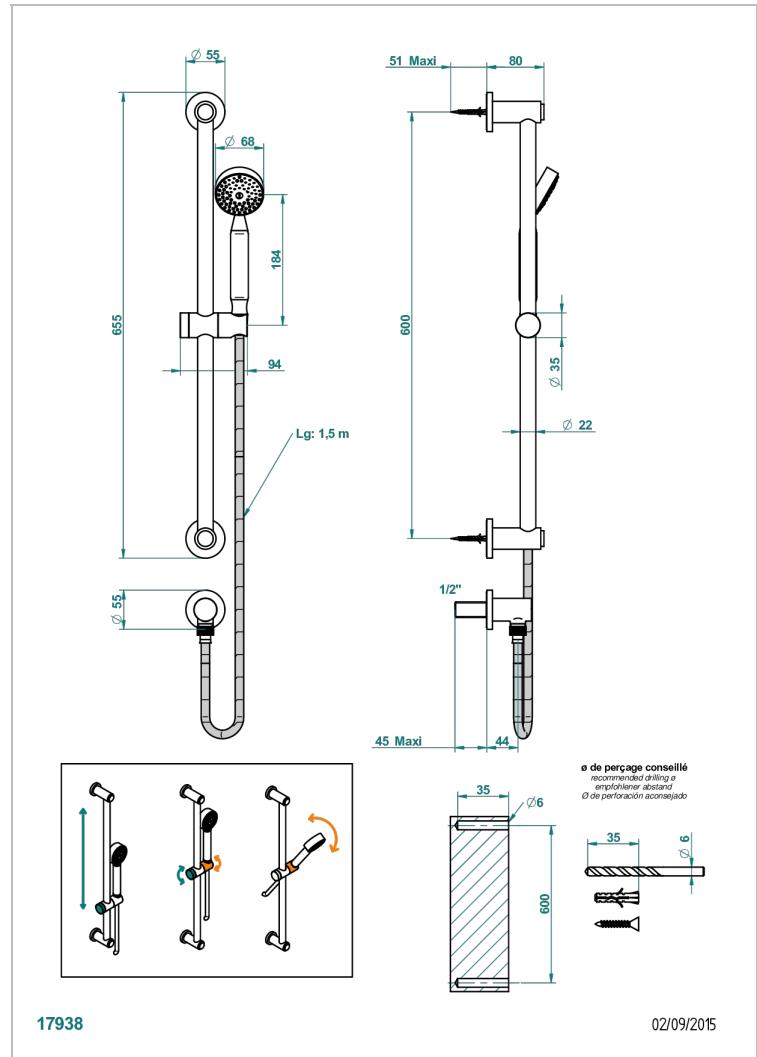

# BAMBOU CLEAR CRYSTAL

A35-58

Wall mounted stylised handshower, sidebar, hose, hook and elbow

THG<sup>®</sup>  
PARIS

## CHARACTERISTIC

- BamboU Clear crystal
- Wall mounted stylised handshower, sidebar, hose, hook and elbow

## TECHNICAL SPECS

- Recommandé : 3 bars (max. 5 bars) - Advised : 43,5 psi (max. 72 psi)
- 9,5 l/min à 3 bars (2.5 gpm at 43.5 psi)