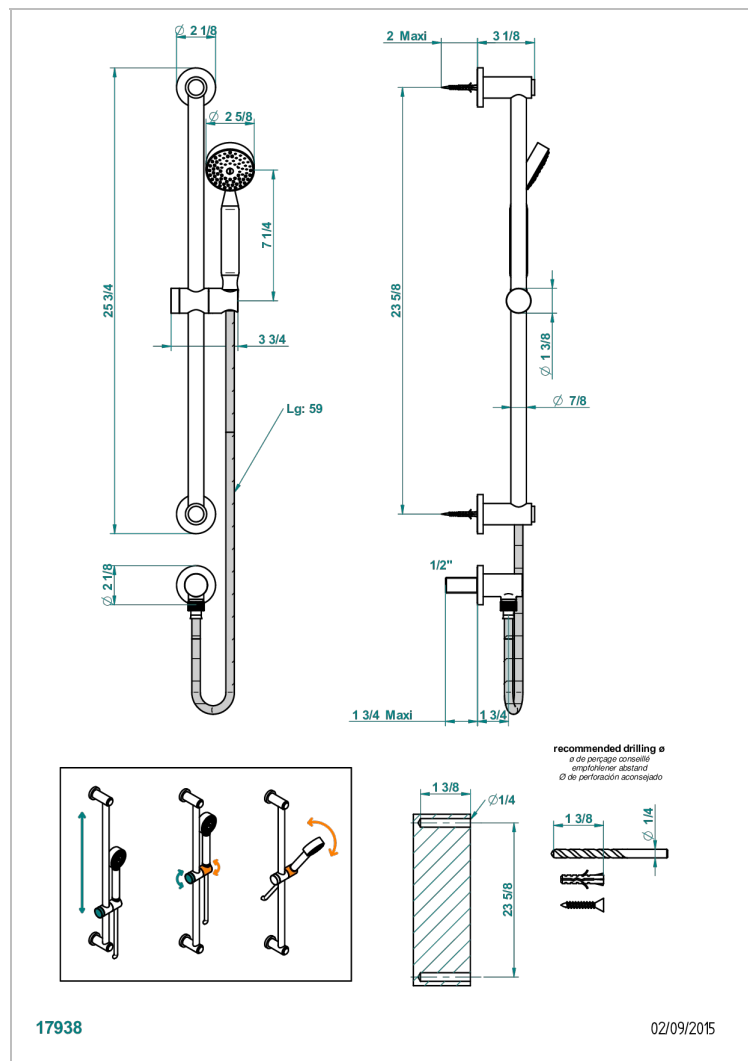

BAMBOU CLEAR CRYSTAL

A35-58

Wall mounted stylised handshower, sidebar, hose, hook and elbow

CHARACTERISTIC

- Bamboü Clear crystal
- Wall mounted stylised handshower, sidebar, hose, hook and elbow

TECHNICAL SPECS

- Recommandé : 3 bars (max. 5 bars) - Advised : 43,5 psi (max. 72 psi)
- 9,5 l/min à 3 bars (2.5 gpm at 43.5 psi)

AVAILABLE FINITIONS

Antique nickel - H28
Black ceram - D30
Blush PVD - H62
Brass color PVD - H49
Brown bronze color PVD - F33
Gold color PVD - H52

Nickel color PVD - H55
Polished chrome (color finish) - A02
Polished chrome / Polished gold (color finish) - G02
Polished gold (color finish) - F01
Polished nickel - B01
Soft gold - F30

Soft matt gold - F31
Umber PVD - H66
Varnished matt antique red copper (color finish) - H07