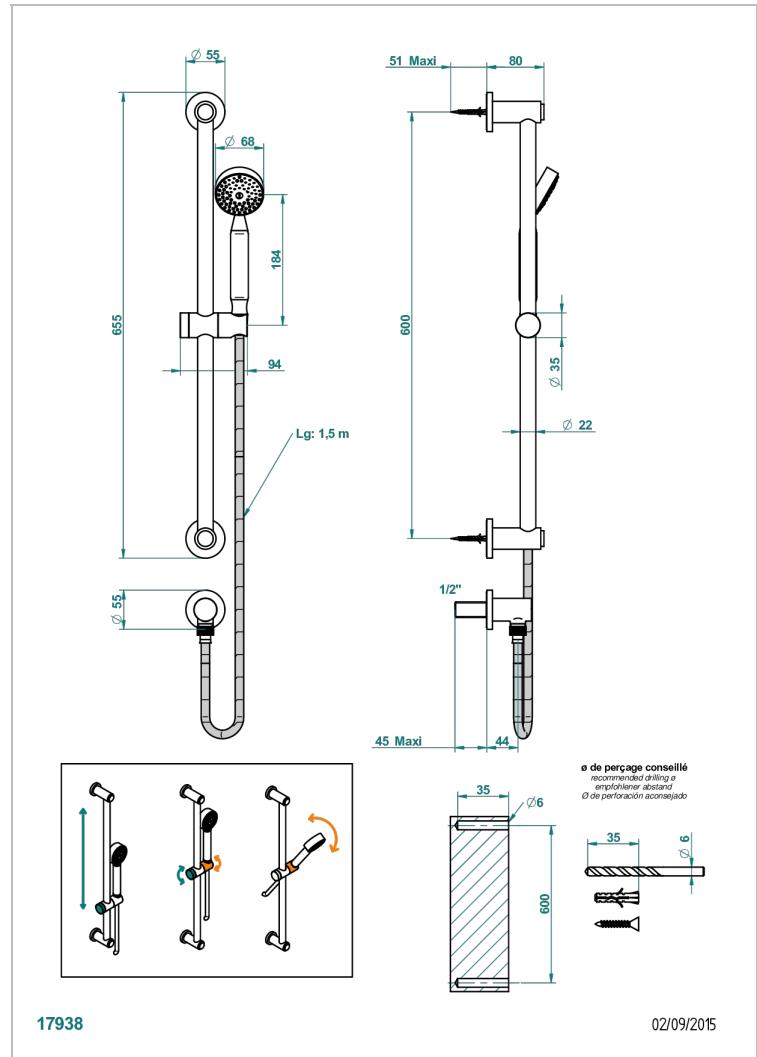

# BAMBOU AMBER CRYSTAL

A34-58

Wall mounted stylised handshower, sidebar, hose, hook and elbow

THG<sup>®</sup>  
PARIS

## CHARACTERISTIC

- BamboU Amber crystal
- Wall mounted stylised handshower, sidebar, hose, hook and elbow

## TECHNICAL SPECS

- Recommandé : 3 bars (max. 5 bars) - Advised : 43,5 psi (max. 72 psi)
- 9,5 l/min à 3 bars (2.5 gpm at 43.5 psi)