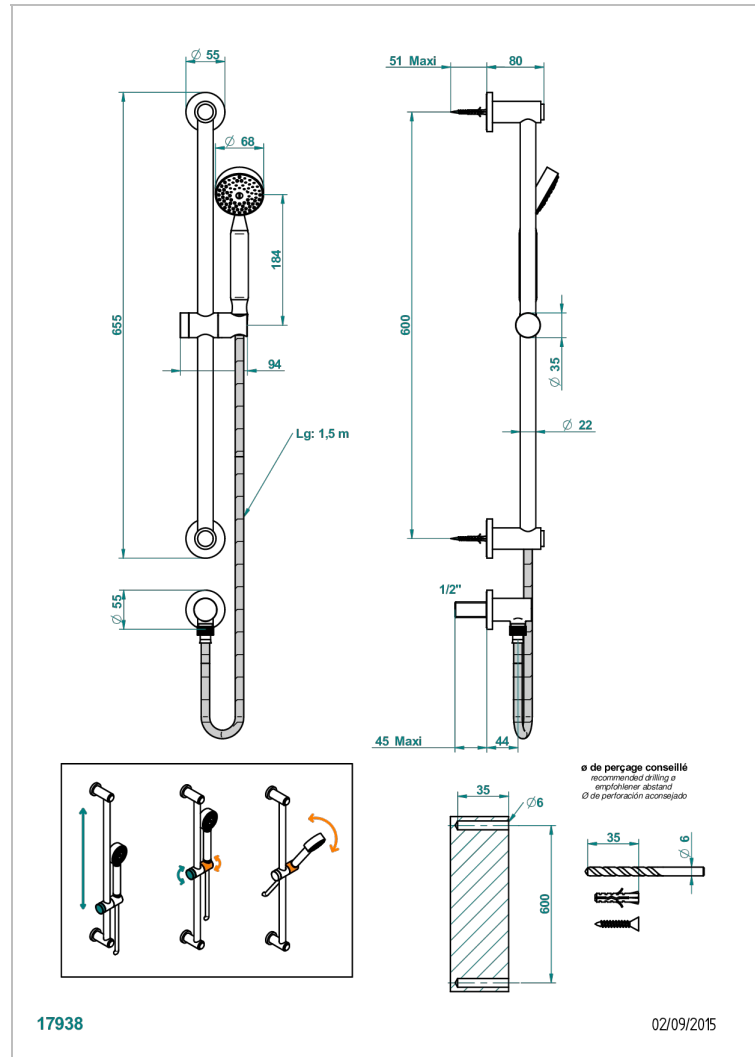

BAMBOU BLACK CRYSTAL

A33-58

Wall mounted stylised handshower, sidebar, hose, hook and elbow

CHARACTERISTIC

- Bambo Black crystal
- Wall mounted stylised handshower, sidebar, hose, hook and elbow

TECHNICAL SPECS

- Recommandé : 3 bars (max. 5 bars) - Advised : 43,5 psi (max. 72 psi)
- 9,5 l/min à 3 bars (2.5 gpm at 43.5 psi)

AVAILABLE FINITIONS

Antique nickel - H28
Black ceram - D30
Blush PVD - H62
Brass color PVD - H49
Brown bronze color PVD - F33
Gold color PVD - H52

Nickel color PVD - H55
Polished chrome (color finish) - A02
Polished chrome / Polished gold (color finish) - G02
Polished gold (color finish) - F01
Polished nickel - B01
Soft gold - F30

Soft matt gold - F31
Umber PVD - H66
Varnished matt antique red copper (color finish) - H07