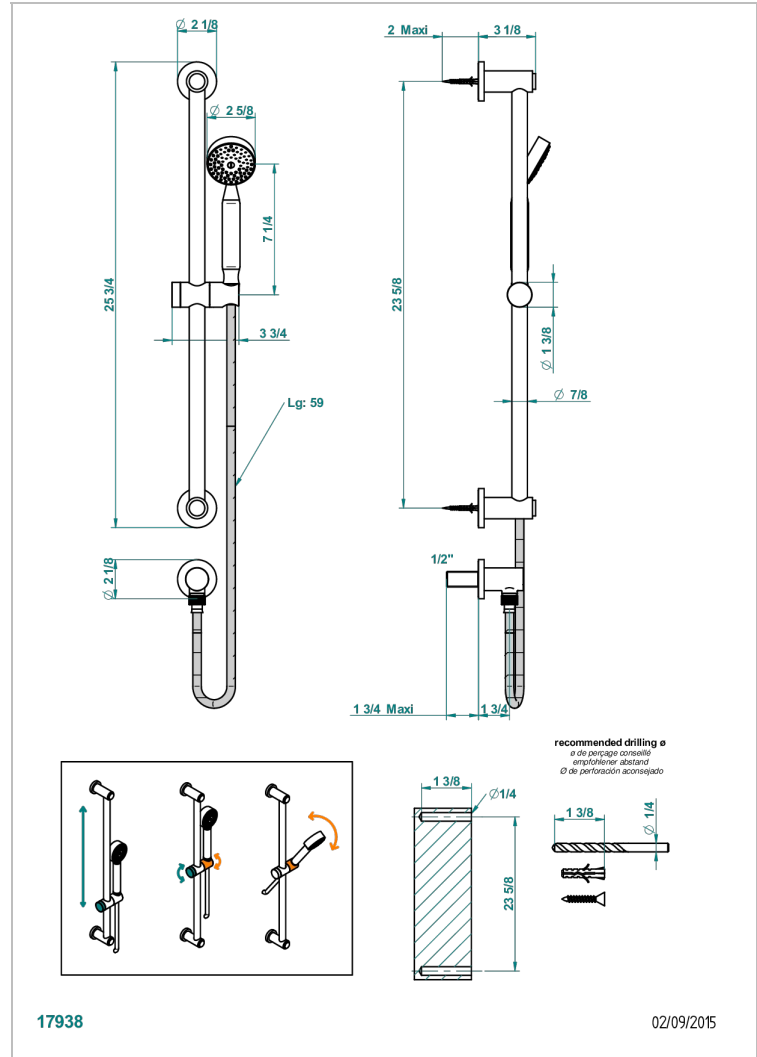

# BAMBOU BLACK CRYSTAL

A33-58

Wall mounted stylised handshower, sidebar, hose, hook and elbow

## CHARACTERISTIC

- Bambou Black crystal
- Wall mounted stylised handshower, sidebar, hose, hook and elbow

## TECHNICAL SPECS

- Recommandé : 3 bars (max. 5 bars) - Advised : 43,5 psi (max. 72 psi)
- 9,5 l/min à 3 bars (2.5 gpm at 43.5 psi)