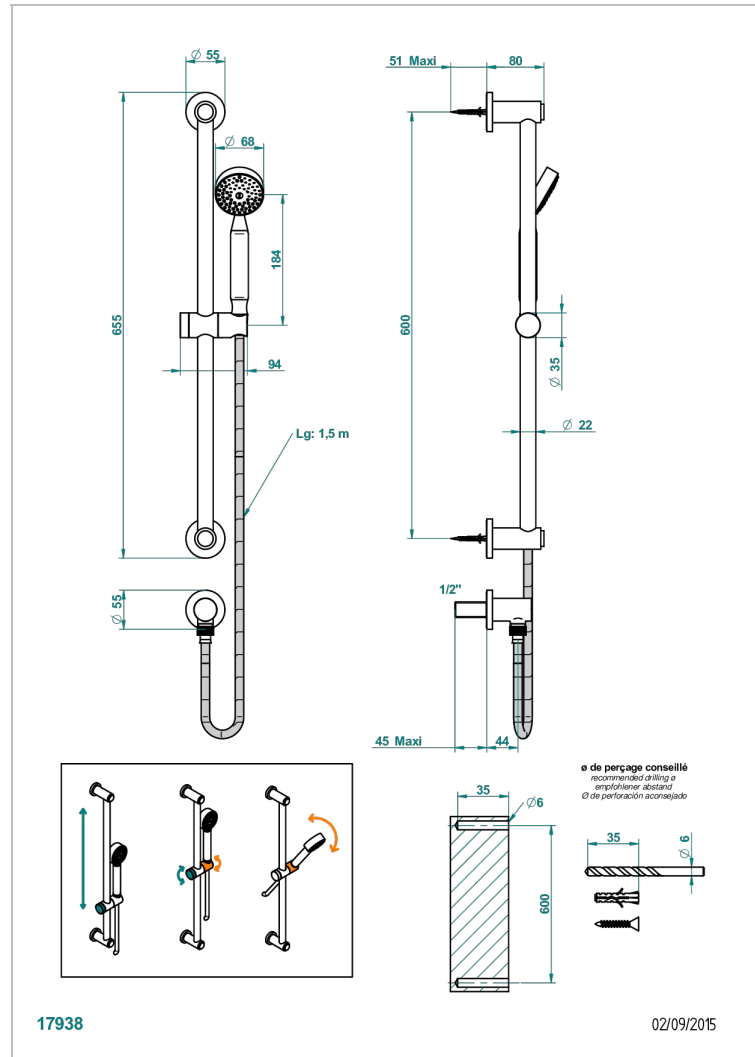

MOSSI CLEAR CRYSTAL

A2N-58

Wall mounted stylised handshower, sidebar, hose, hook and elbow

CHARACTERISTIC

- Mossi Clear crystal
- Wall mounted stylised handshower, sidebar, hose, hook and elbow

TECHNICAL SPECS

- Recommandé : 3 bars (max. 5 bars) - Advised : 43,5 psi (max. 72 psi)
- 9,5 l/min à 3 bars (2.5 gpm at 43.5 psi)

AVAILABLE FINITIONS

Antique nickel - H28
Black ceram - D30
Blush PVD - H62
Brass color PVD - H49
Brown bronze color PVD - F33
Gold color PVD - H52

Nickel color PVD - H55
Polished chrome (color finish) - A02
Polished chrome / Polished gold (color finish) - G02
Polished gold (color finish) - F01
Polished nickel - B01
Soft gold - F30

Soft matt gold - F31
Umber PVD - H66
Varnished matt antique red copper (color finish) - H07