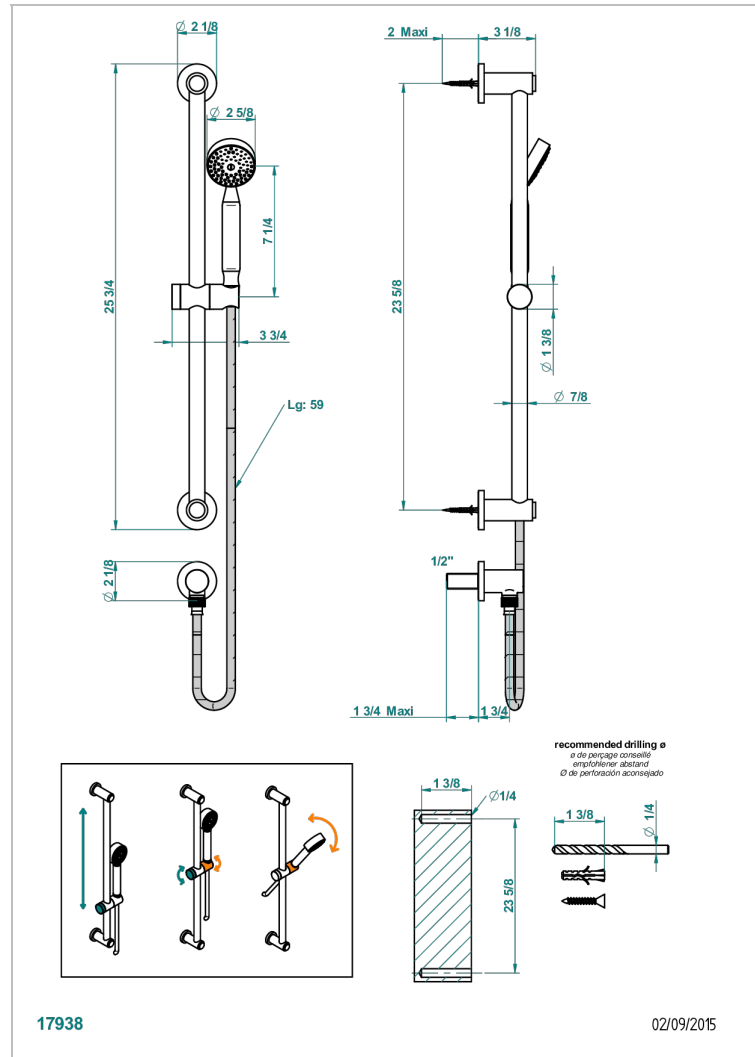

# MOSSI CLEAR CRYSTAL

A2N-58

Wall mounted stylised handshower, sidebar, hose, hook and elbow

## CHARACTERISTIC

- Mossi Clear crystal
- Wall mounted stylised handshower, sidebar, hose, hook and elbow

## TECHNICAL SPECS

- Recommandé : 3 bars (max. 5 bars) - Advised : 43,5 psi (max. 72 psi)
- 9,5 l/min à 3 bars (2.5 gpm at 43.5 psi)