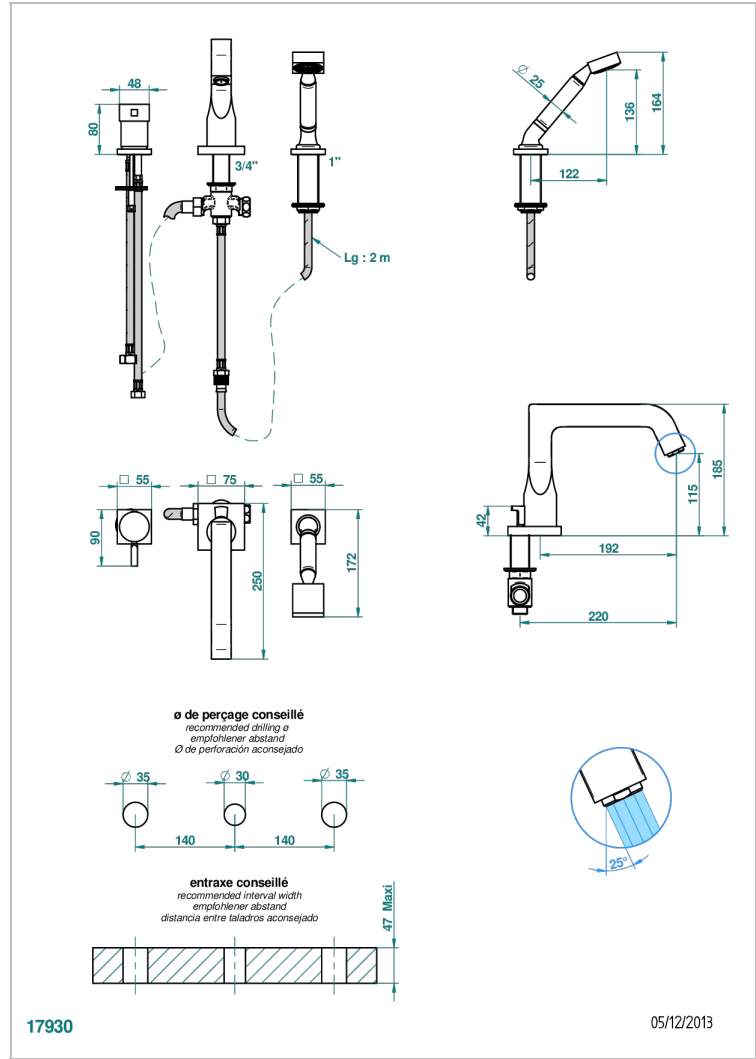

BELUGA WITH LEVER

G1U-113BG

THG
PARIS

Rim mounted 3-hole bath/shower mixer, diverter to goliath spout with ceramic mixer and handshower set

CHARACTERISTIC

- Beluga with lever
- Rim mounted 3-hole bath/shower mixer, diverter to goliath spout with ceramic mixer and handshower set

TECHNICAL SPECS

- Recommandé : 3 bars (max. 5 bars) - Advised : 43,5 psi (max. 72 psi)
- Bec : 25 l/min à 3 bars - Douchette : 9,5 l/min à 3 bars
- Spout : 6.6 gpm at 43.5 psi - Handshower : 2.5 gpm at 43.5 psi