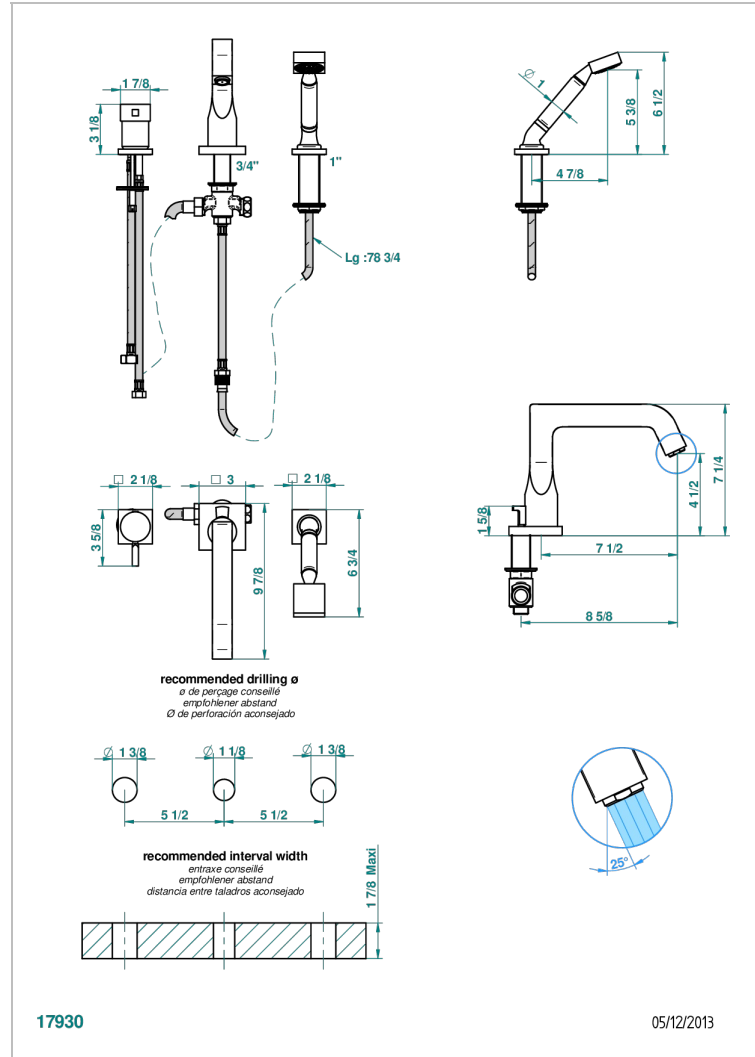

BELUGA WITH LEVER

G1U-113BG

THG
PARIS

Rim mounted 3-hole bath/shower mixer, diverter to goliath spout with ceramic mixer and handshower set

CHARACTERISTIC

- Beluga with lever
- Rim mounted 3-hole bath/shower mixer, diverter to goliath spout with ceramic mixer and handshower set

TECHNICAL SPECS

- Recommandé : 3 bars (max. 5 bars) - Advised : 43,5 psi (max. 72 psi)
- Bec : 25 l/min à 3 bars - Douchette : 9,5 l/min à 3 bars
- Spout : 6.6 gpm at 43.5 psi - Handshower : 2.5 gpm at 43.5 psi