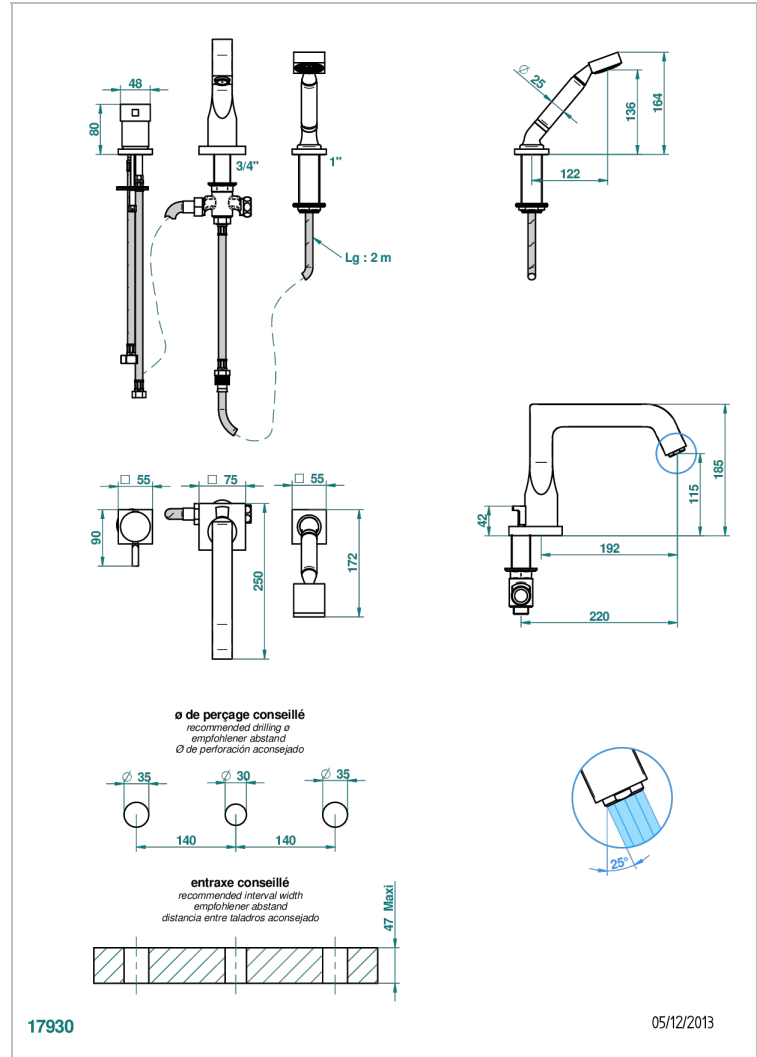

Rim mounted 3-hole bath/shower mixer, diverter to goliath spout with ceramic mixer and handshower set

CHARACTERISTIC

- Beluga
- Rim mounted 3-hole bath/shower mixer, diverter to goliath spout with ceramic mixer and handshower set

TECHNICAL SPECS

- Recommandé : 3 bars (max. 5 bars) - Advised : 43,5 psi (max. 72 psi)
- Bec : 25 l/min à 3 bars - Douchette : 9,5 l/min à 3 bars
- Spout : 6.6 gpm at 43.5 psi - Handshower : 2.5 gpm at 43.5 psi