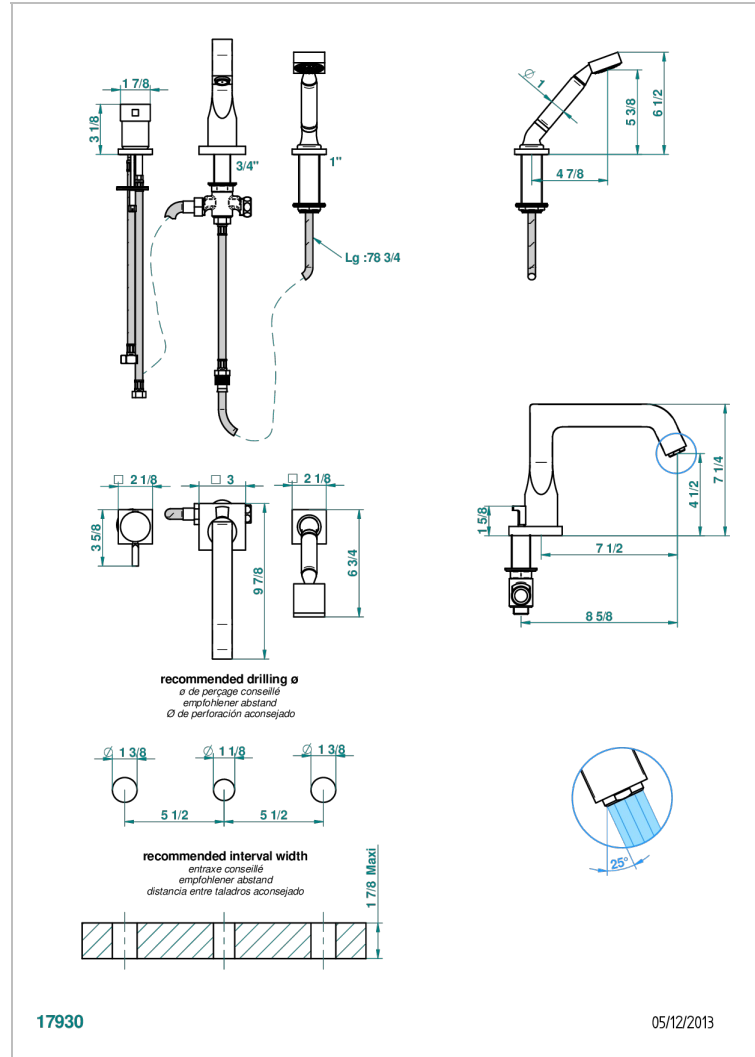

Rim mounted 3-hole bath/shower mixer, diverter to goliath spout with ceramic mixer and handshower set

CHARACTERISTIC

- Beluga
- Rim mounted 3-hole bath/shower mixer, diverter to goliath spout with ceramic mixer and handshower set

TECHNICAL SPECS

- Recommandé : 3 bars (max. 5 bars) - Advised : 43,5 psi (max. 72 psi)
- Bec : 25 l/min à 3 bars - Douchette : 9,5 l/min à 3 bars
- Spout : 6.6 gpm at 43.5 psi - Handshower : 2.5 gpm at 43.5 psi