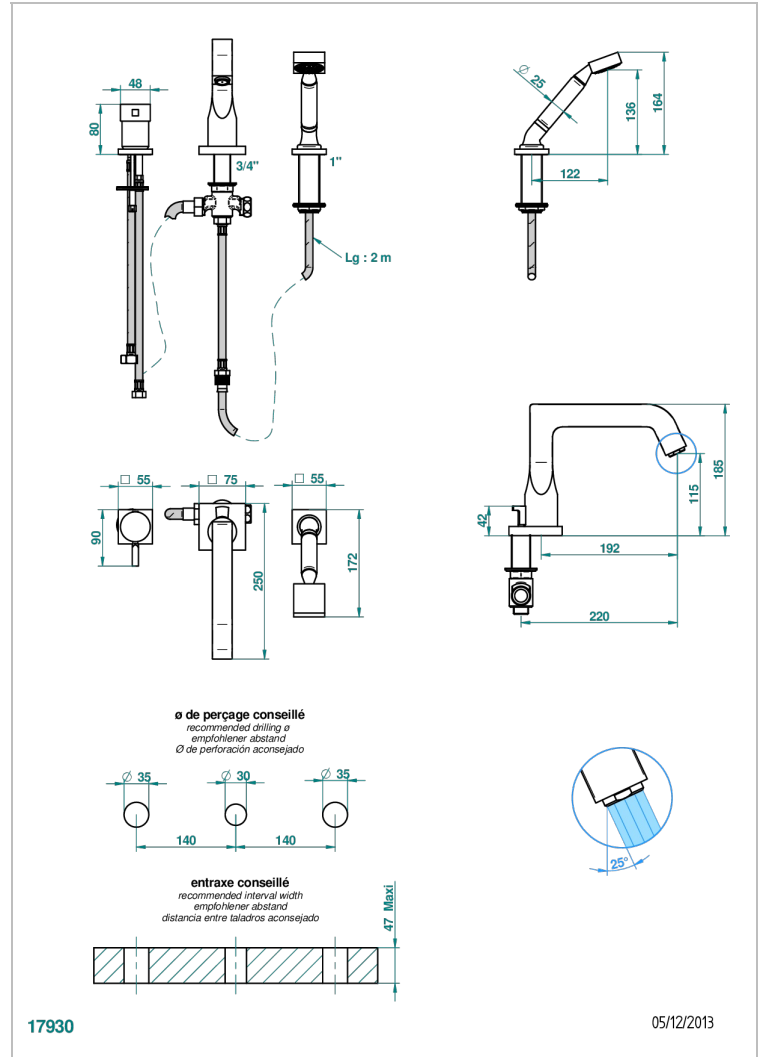

Rim mounted 3-hole bath/shower mixer, diverter to goliath spout with ceramic mixer and handshower set

## CHARACTERISTIC

- Beluga
- Rim mounted 3-hole bath/shower mixer, diverter to goliath spout with ceramic mixer and handshower set

## TECHNICAL SPECS

- Recommandé : 3 bars (max. 5 bars) - Advised : 43,5 psi (max. 72 psi)
- Bec : 25 l/min à 3 bars - Douchette : 9,5 l/min à 3 bars
- Spout : 6.6 gpm at 43.5 psi - Handshower : 2.5 gpm at 43.5 psi