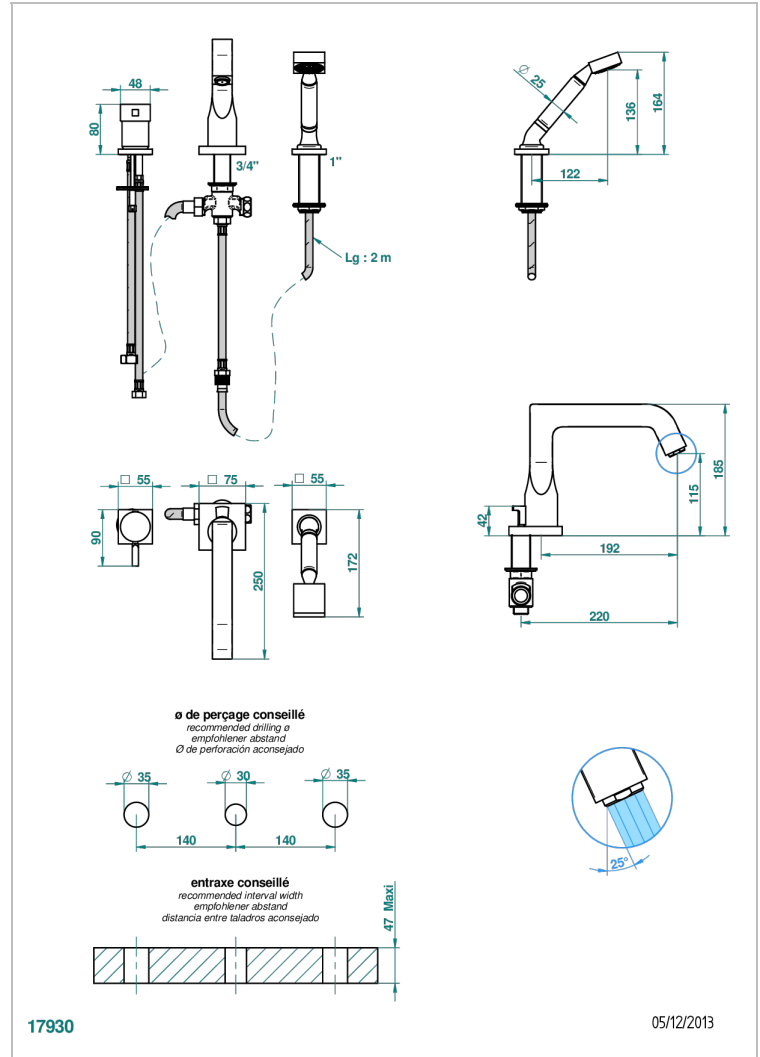

Rim mounted 3-hole bath/shower mixer, diverter to goliath spout with ceramic mixer and handshower set

CHARACTERISTIC

- Beluga
- Rim mounted 3-hole bath/shower mixer, diverter to goliath spout with ceramic mixer and handshower set

TECHNICAL SPECS

- Recommandé : 3 bars (max. 5 bars) - Advised : 43,5 psi (max. 72 psi)
- Bec : 25 l/min à 3 bars - Douchette : 9,5 l/min à 3 bars
- Spout : 6.6 gpm at 43.5 psi - Handshower : 2.5 gpm at 43.5 psi