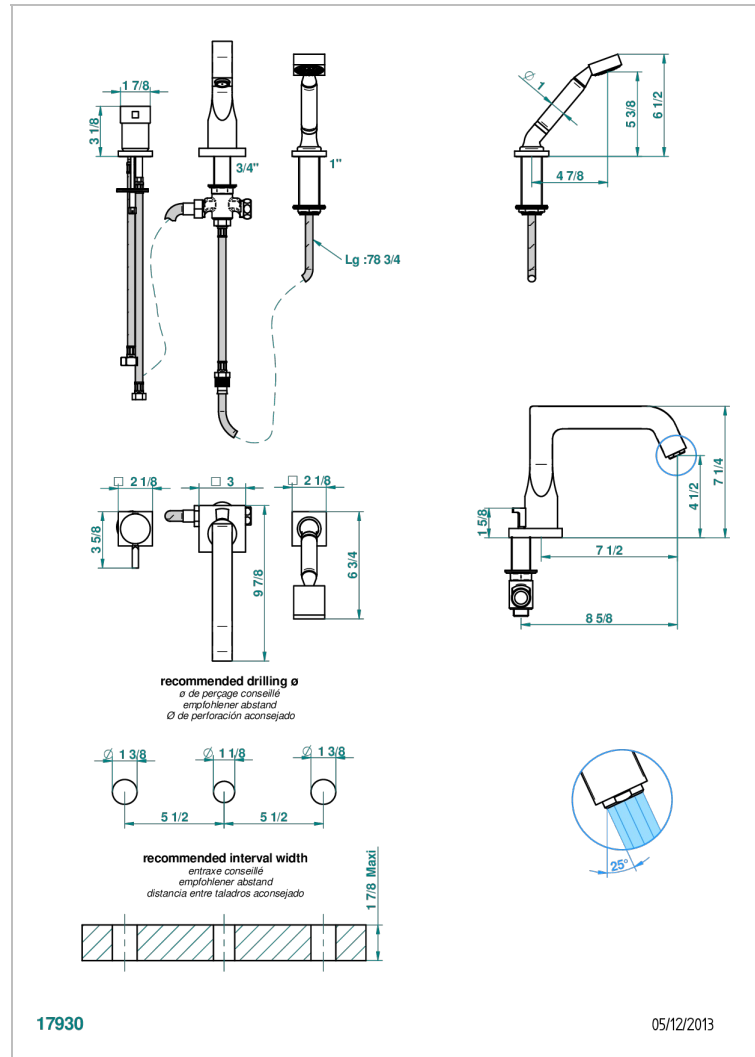

Rim mounted 3-hole bath/shower mixer, diverter to goliath spout with ceramic mixer and handshower set

CHARACTERISTIC

- Beluga
- Rim mounted 3-hole bath/shower mixer, diverter to goliath spout with ceramic mixer and handshower set

TECHNICAL SPECS

- Recommandé : 3 bars (max. 5 bars) - Advised : 43,5 psi (max. 72 psi)
- Bec : 25 l/min à 3 bars - Douchette : 9,5 l/min à 3 bars
- Spout : 6.6 gpm at 43.5 psi - Handshower : 2.5 gpm at 43.5 psi