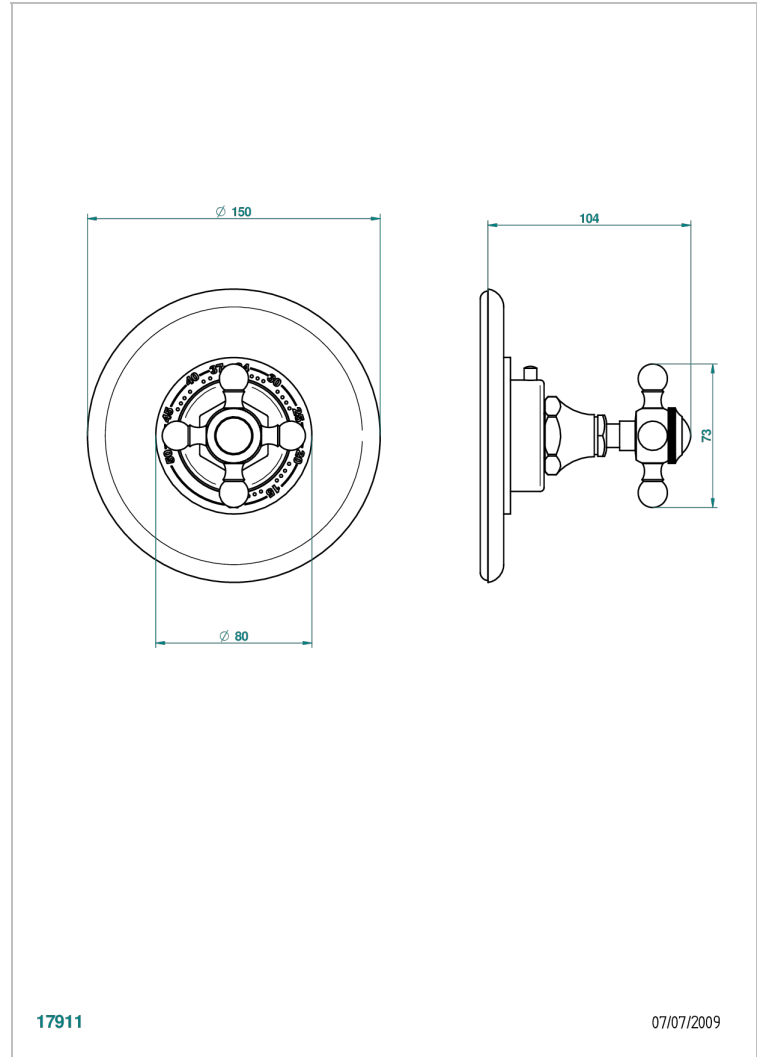

1900

G25-15EN16EM

Trim plate and handle for eurotherm valve 8200/us & 8300/us

CHARACTERISTIC

- 1900
- Trim plate and handle for eurotherm valve 8200/us & 8300/us

AVAILABLE FINITIONS

Black ceram - D30
Blush PVD - H62
Brass color PVD - H49
Brown bronze color PVD - F33
Chrome polished - A02
Chrome polished / gold polished - G02