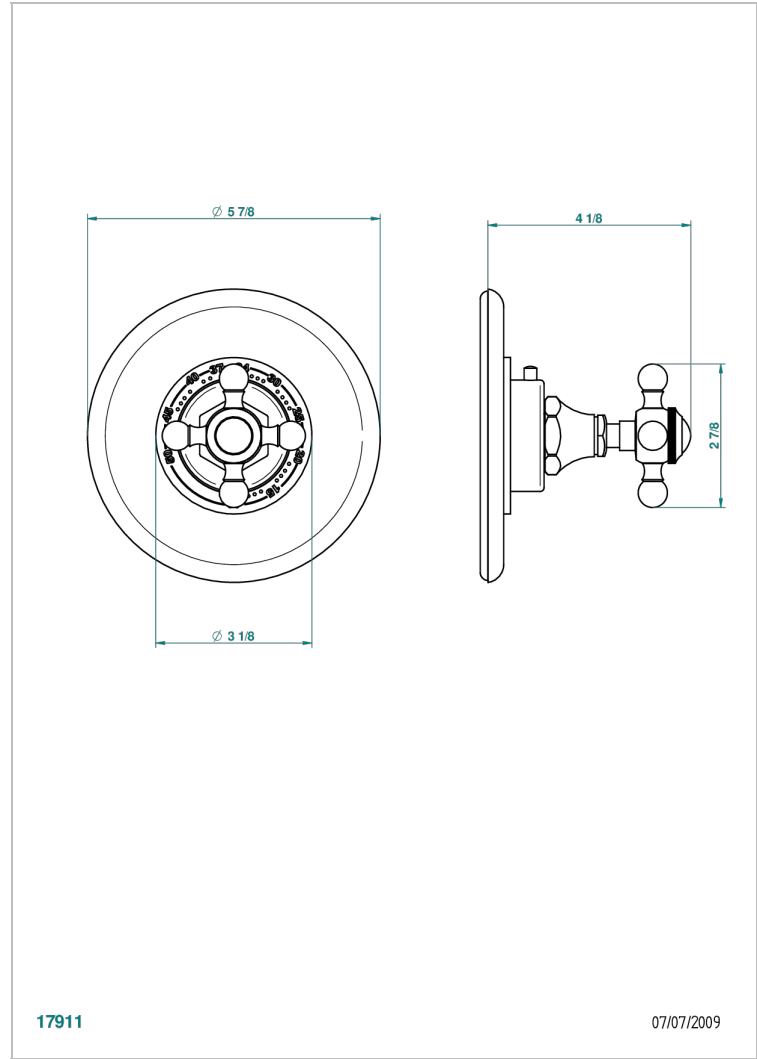

1900

G25-15EN16EM

Trim plate and handle for eurotherm valve 8200/us & 8300/us

CHARACTERISTIC

- 1900
- Trim plate and handle for eurotherm valve 8200/us & 8300/us

AVAILABLE FINITIONS

Black ceram - D30
Blush PVD - H62
Brass color PVD - H49
Brown bronze color PVD - F33
Chrome polished - A02
Chrome polished / gold polished - G02