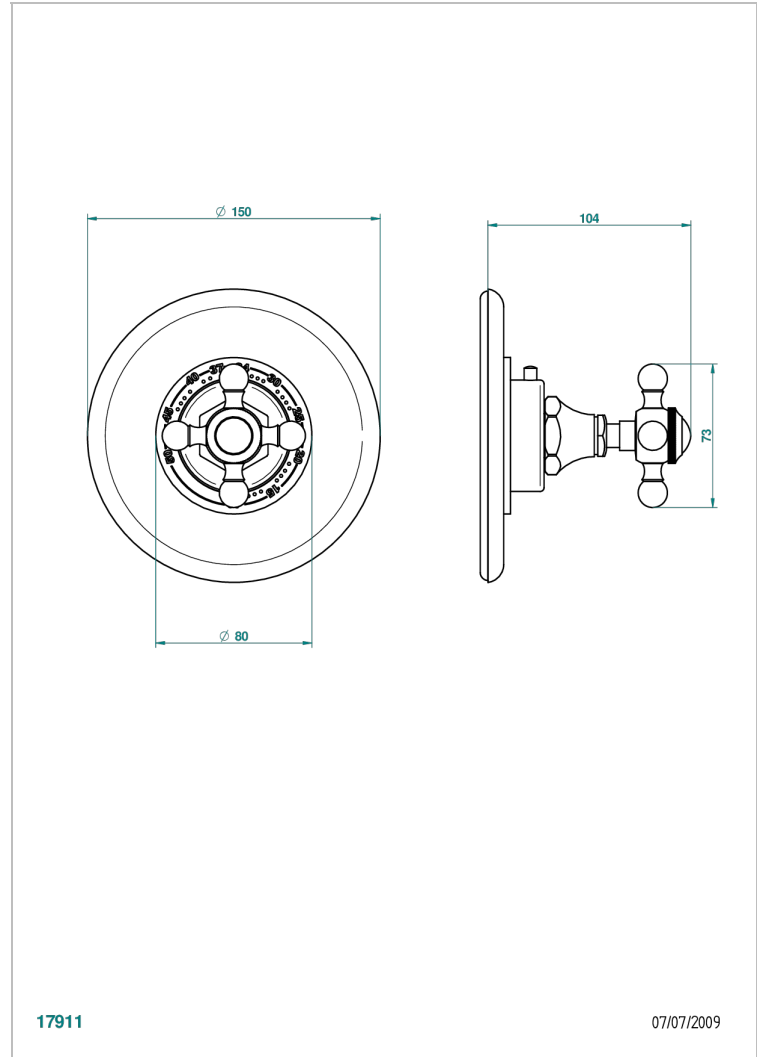

1900

G25-15EN16EM

Trim for Eurotherm thermostat n° 8105N, 8200N, 8300

17911

07/07/2009

CHARACTERISTIC

- 1900
- Trim for Eurotherm thermostat n° 8105N, 8200N, 8300

RELATED SKU'S

- Ref. G00-8105N 1/2" Eurotherm thermostat, 40 l/min with wax cartridge
- Ref. G00-8200N 3/4" Eurotherm thermostat, 80 l/min

AVAILABLE FINITIONS

Antique nickel - H28
Black ceram - D30
Blush PVD - H62
Brass color PVD - H49
Brown bronze color PVD - F33
Gold color PVD - H52