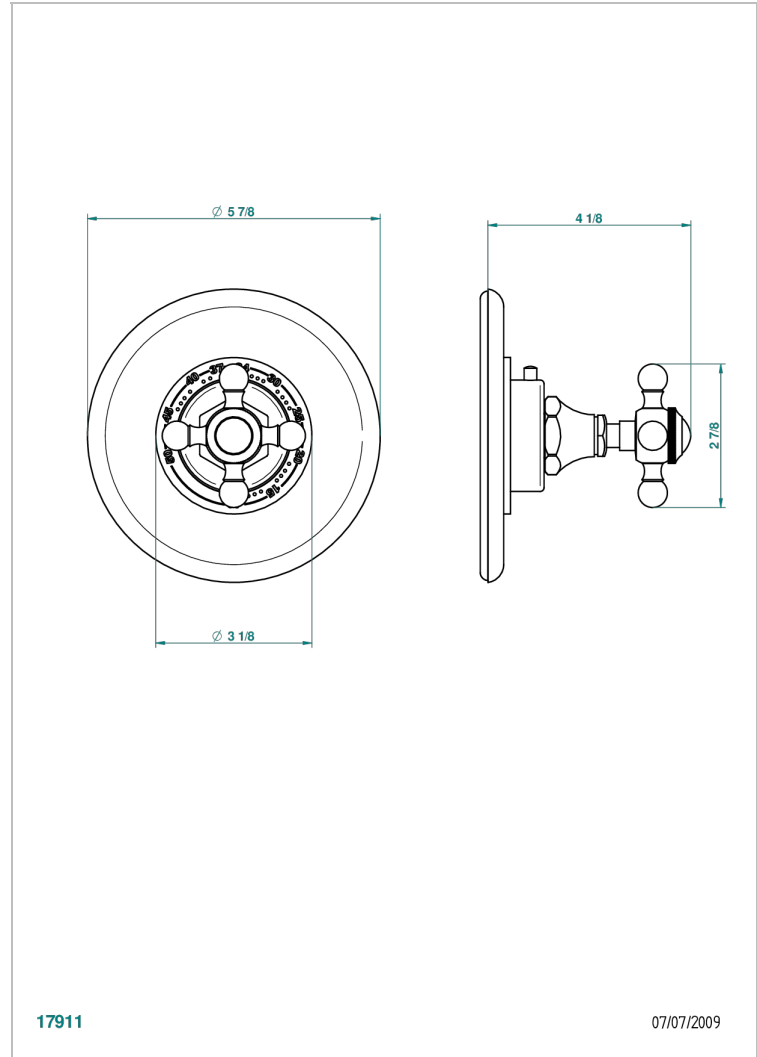

1900

G25-15EN16EM

Trim for Eurotherm thermostat n° 8105N, 8200N, 8300

CHARACTERISTIC

- 1900
- Trim for Eurotherm thermostat n° 8105N, 8200N, 8300

RELATED SKU'S

- Ref. G00-8105N 1/2" Eurotherm thermostat, 40 l/min with wax cartridge
- Ref. G00-8200N 3/4" Eurotherm thermostat, 80 l/min