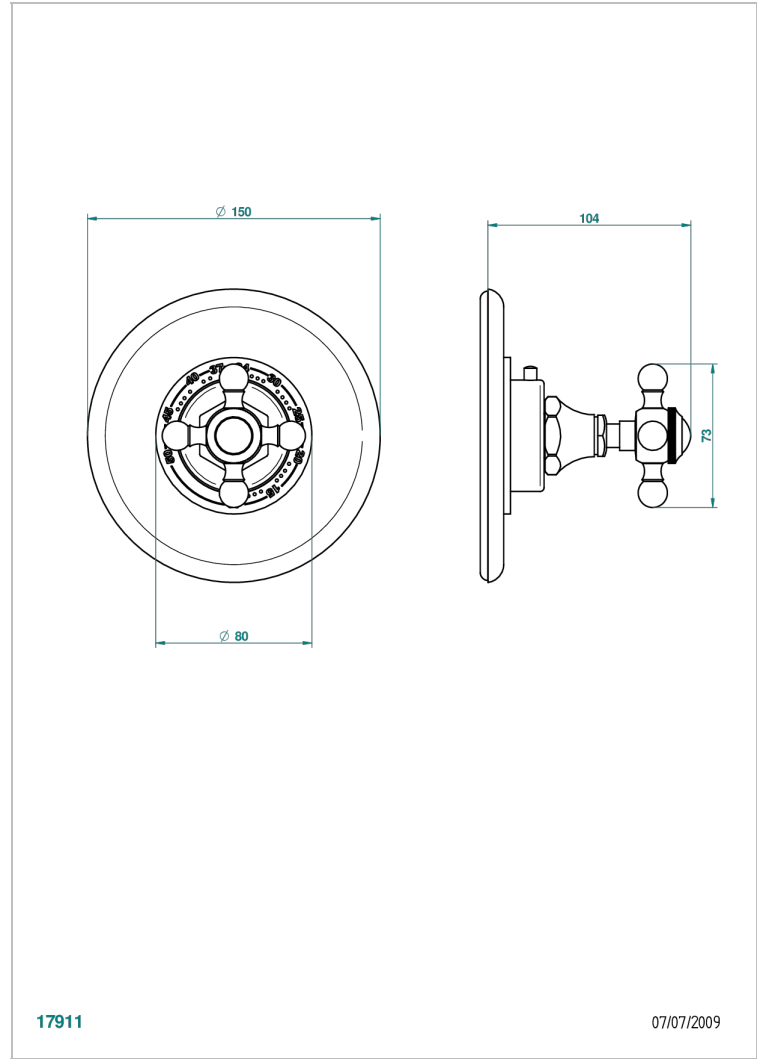

1900

G25-15EN16EM

Trim for Eurotherm thermostat n° 8105N, 8200N, 8300

CHARACTERISTIC

- 1900
- Trim for Eurotherm thermostat n° 8105N, 8200N, 8300

RELATED SKU'S

- Ref. G00-8105N 1/2" Eurotherm thermostat, 40 l/min with wax cartridge
- Ref. G00-8200N 3/4" Eurotherm thermostat, 80 l/min