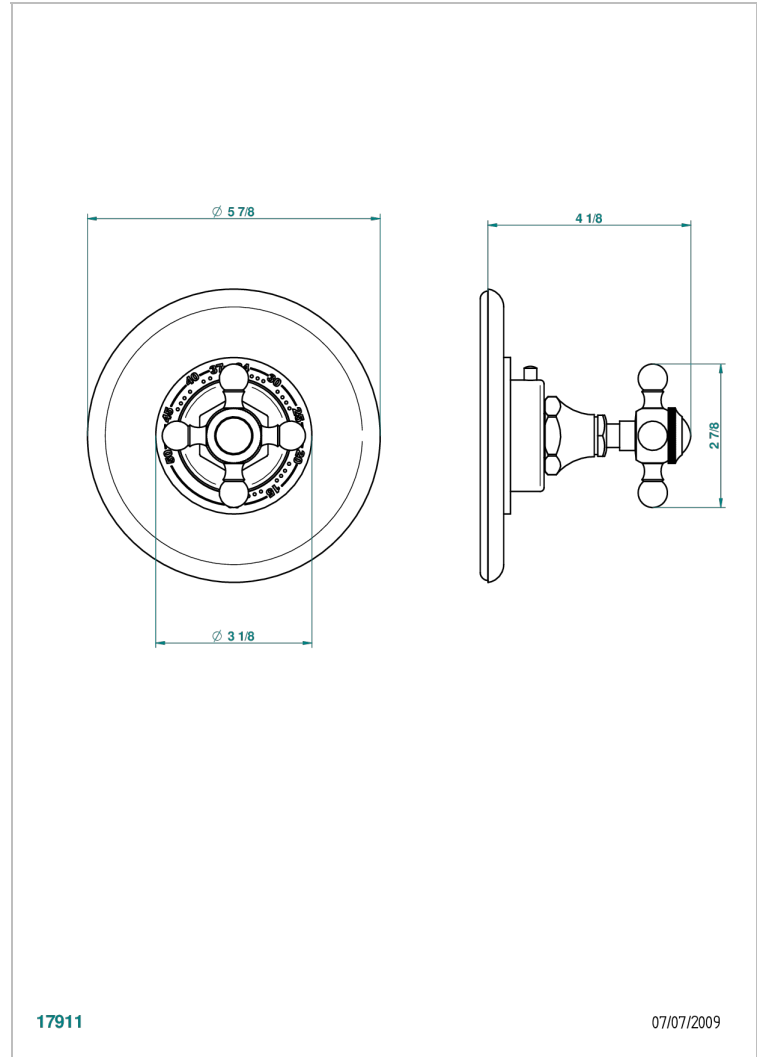

1900

G25-15EN16EM

Trim for Eurotherm thermostat n° 8105N, 8200N, 8300

17911

07/07/2009

CHARACTERISTIC

- 1900
- Trim for Eurotherm thermostat n° 8105N, 8200N, 8300

RELATED SKU'S

- Ref. G00-8105N 1/2" Eurotherm thermostat, 40 l/min with wax cartridge
- Ref. G00-8200N 3/4" Eurotherm thermostat, 80 l/min

AVAILABLE FINITIONS

Antique nickel - H28
Black ceram - D30
Blush PVD - H62
Brass color PVD - H49
Brown bronze color PVD - F33
Gold color PVD - H52