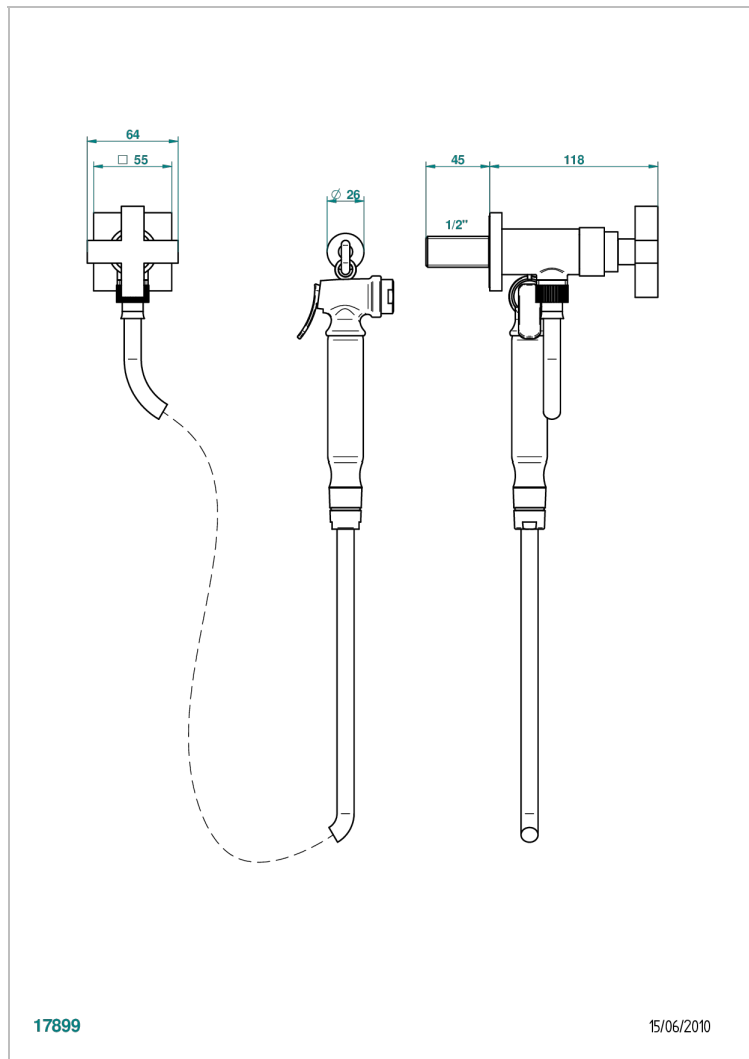

Wc douche set including: valve, trigger spray, reinforced hose (1.25m) and hook

CHARACTERISTIC

- ACS : 19ACCLY406

STANDARDS

TECHNICAL SPECS

- Recommandé : 3 bars (max. 5 bars) - Advised : 43,5 psi (max. 72 psi)
- 9,5 l/min à 3 bars (2.5 gpm at 43.5 psi)

AVAILABLE FINITIONS

Antique nickel - H28
Black ceram - D30
Blush PVD - H62
Brass color PVD - H49
Brown bronze color PVD - F33
Gold color PVD - H52

Graphite PVD - H64
Lacquered light bronze - D01
Matt Umber PVD - H67
Matt blush PVD - H60
Matt brass color PVD - H50
Matt brown bronze color PVD - F34