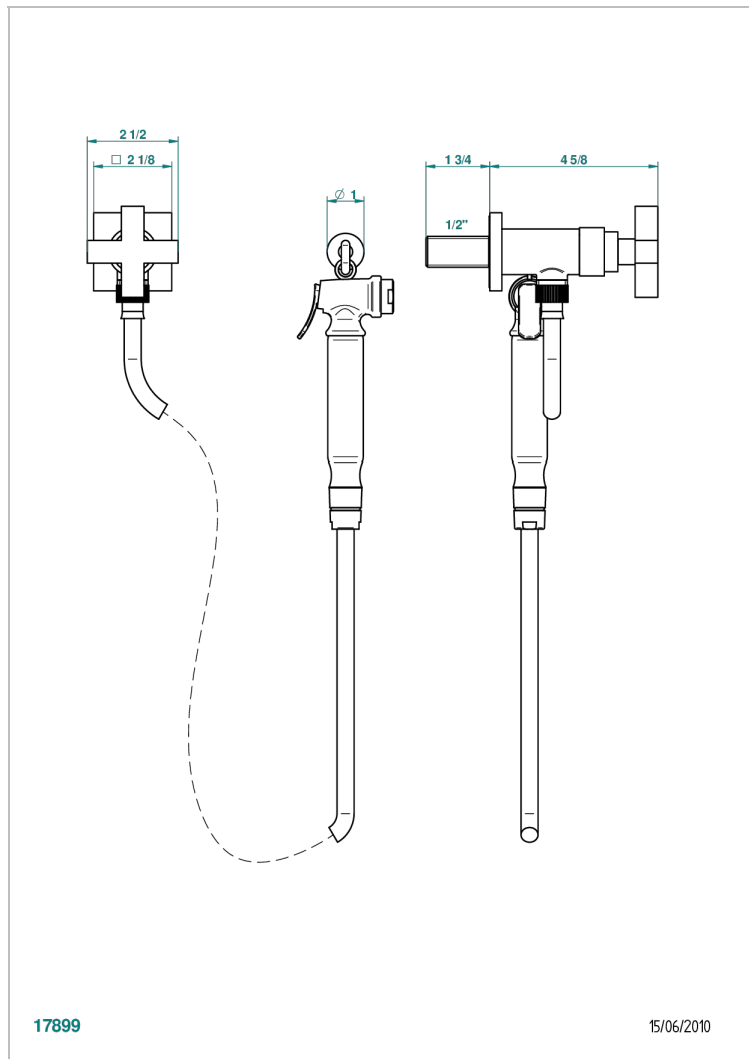

Wc douche set including: valve, trigger spray, reinforced hose (1.25m) and hook

17899

15/06/2010

CHARACTERISTIC

- ACS : 19ACCLY406

TECHNICAL SPECS

- Recommandé : 3 bars (max. 5 bars) - Advised : 43,5 psi (max. 72 psi)
- 9,5 l/min à 3 bars (2.5 gpm at 43.5 psi)

STANDARDS

AVAILABLE FINITIONS

Antique nickel - H28
Black ceram - D30
Blush PVD - H62
Brass color PVD - H49
Brown bronze color PVD - F33
Gold color PVD - H52

Graphite PVD - H64
Lacquered light bronze - D01
Matt Umber PVD - H67
Matt blush PVD - H60
Matt brass color PVD - H50
Matt brown bronze color PVD - F34