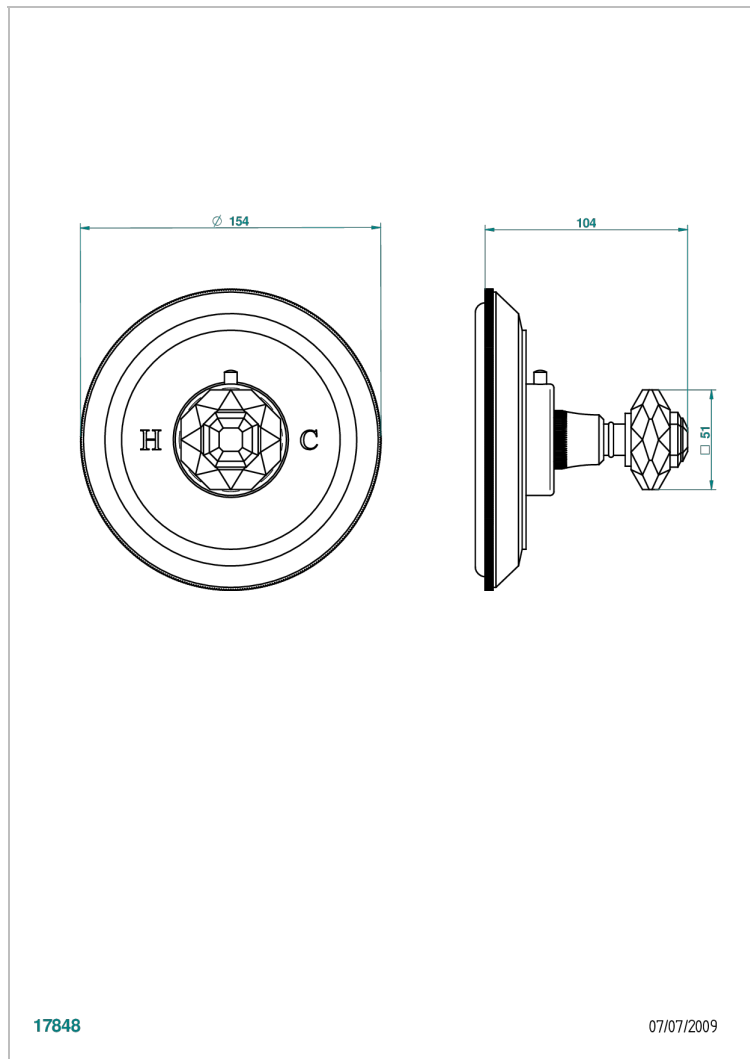

TRADITION CRYSTAL

A59-15EN16EM

Trim plate and handle for eurotherm valve 8200/us & 8300/us

THG[®]
PARIS

CHARACTERISTIC

- Tradition Crystal
- Trim plate and handle for eurotherm valve 8200/us & 8300/us

AVAILABLE FINITIONS