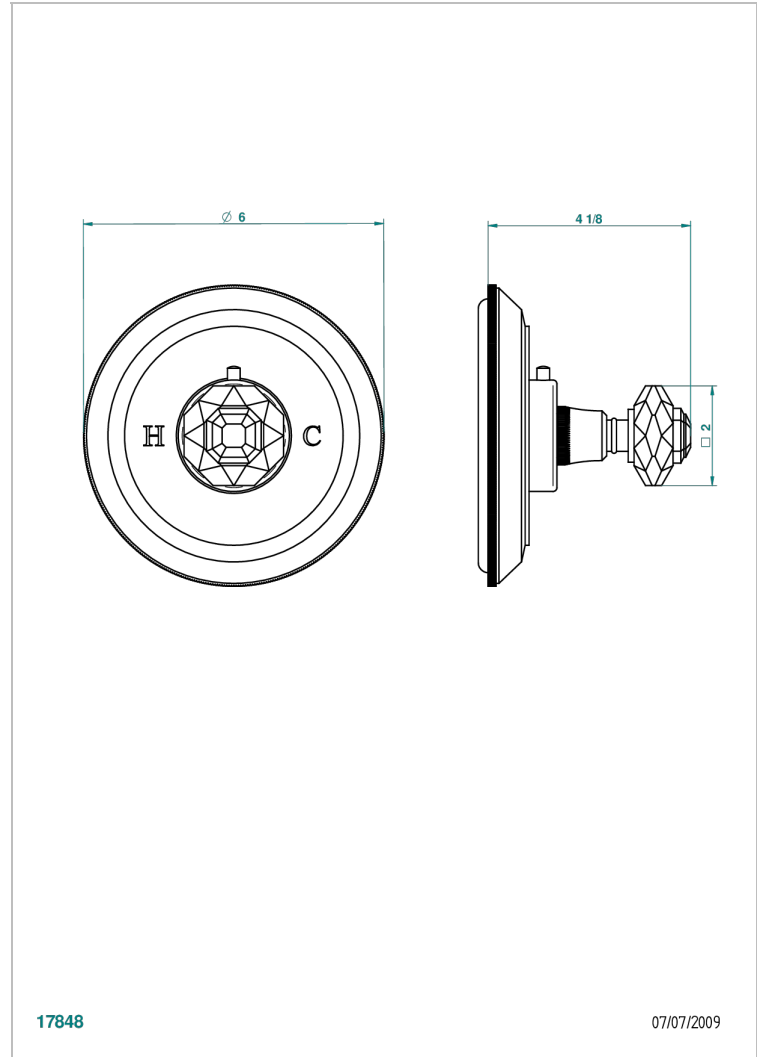

TRADITION CRYSTAL

A59-15EN16EM

Trim plate and handle for eurotherm valve 8200/us & 8300/us

THG[®]
PARIS

CHARACTERISTIC

- Tradition Crystal
- Trim plate and handle for eurotherm valve 8200/us & 8300/us

AVAILABLE FINITIONS