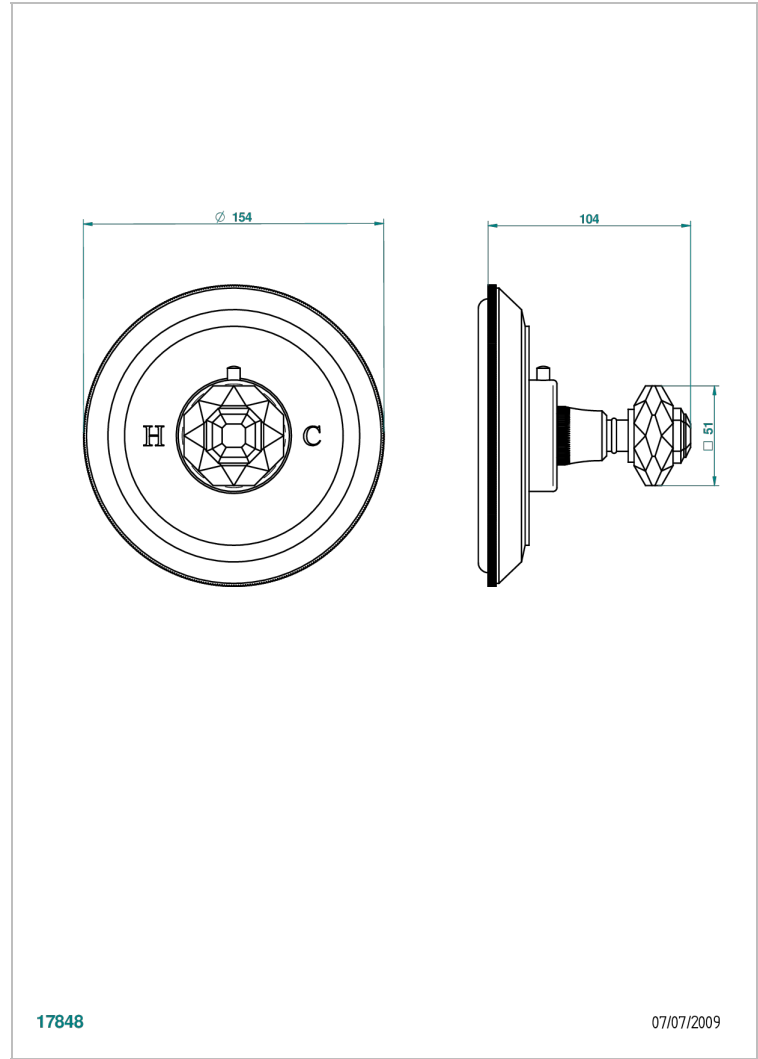

# TRADITION CRYSTAL

A59-15EN16EM

Trim for Eurotherm thermostat n° 8105N, 8200N, 8300

THG<sup>®</sup>  
PARIS

17848

07/07/2009

## CHARACTERISTIC

- Tradition Crystal
- Trim for Eurotherm thermostat n° 8105N, 8200N, 8300

## RELATED SKU'S

- Ref. G00-8105N 1/2" Eurotherm thermostat, 40 l/min with wax cartridge
- Ref. G00-8200N 3/4" Eurotherm thermostat, 80 l/min