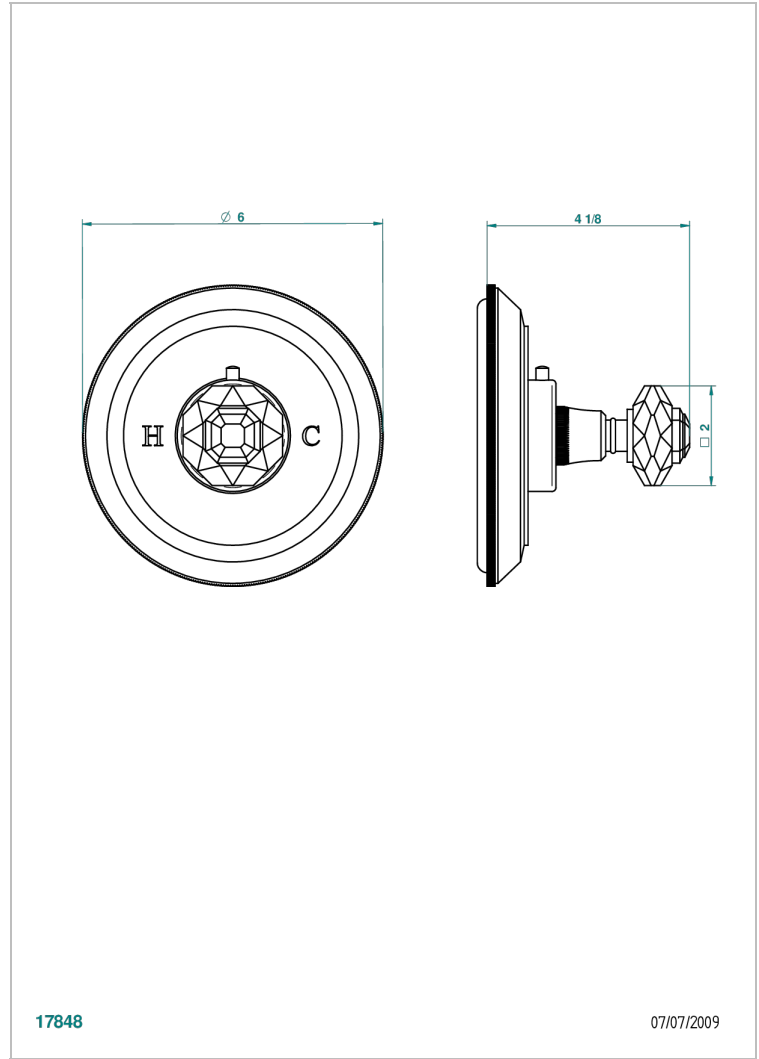

TRADITION CRYSTAL

A59-15EN16EM

Trim for Eurotherm thermostat n° 8105N, 8200N, 8300

THG[®]
PARIS

17848

07/07/2009

CHARACTERISTIC

- Tradition Crystal
- Trim for Eurotherm thermostat n° 8105N, 8200N, 8300

RELATED SKU'S

- Ref. G00-8105N 1/2" Eurotherm thermostat, 40 l/min with wax cartridge
- Ref. G00-8200N 3/4" Eurotherm thermostat, 80 l/min

AVAILABLE FINITIONS

Antique nickel - H28
Black ceram - D30
Blush PVD - H62
Brass color PVD - H49
Brown bronze color PVD - F33
Gold color PVD - H52