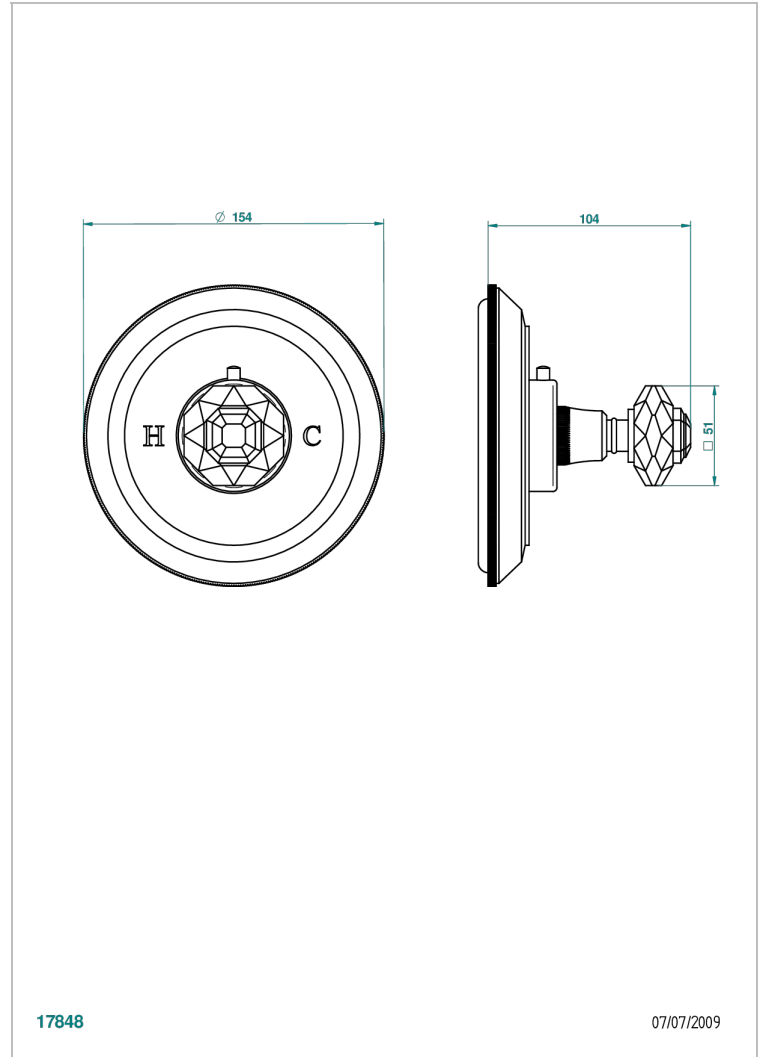

TRADITION CRYSTAL

A59-15EN16EM

Trim for Eurotherm thermostat n° 8105N, 8200N, 8300

THG[®]
PARIS

17848

07/07/2009

CHARACTERISTIC

- Tradition Crystal
- Trim for Eurotherm thermostat n° 8105N, 8200N, 8300

RELATED SKU'S

- Ref. G00-8105N 1/2" Eurotherm thermostat, 40 l/min with wax cartridge
- Ref. G00-8200N 3/4" Eurotherm thermostat, 80 l/min

AVAILABLE FINITIONS

Antique nickel - H28
Black ceram - D30
Blush PVD - H62
Brass color PVD - H49
Brown bronze color PVD - F33
Gold color PVD - H52