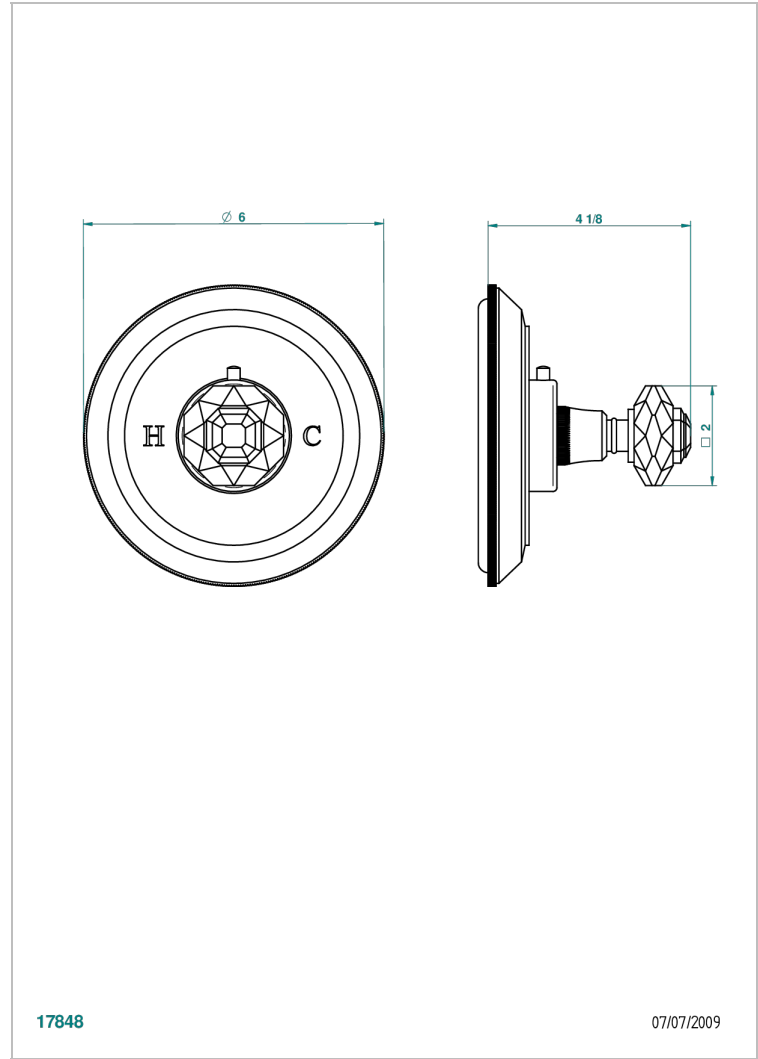

TRADITION CRYSTAL

A59-15EN16EM

Trim for Eurotherm thermostat n° 8105N, 8200N, 8300

THG[®]
PARIS

17848

07/07/2009

CHARACTERISTIC

- Tradition Crystal
- Trim for Eurotherm thermostat n° 8105N, 8200N, 8300

RELATED SKU'S

- Ref. G00-8105N 1/2" Eurotherm thermostat, 40 l/min with wax cartridge
- Ref. G00-8200N 3/4" Eurotherm thermostat, 80 l/min

AVAILABLE FINITIONS

Antique nickel - H28
Black ceram - D30
Blush PVD - H62
Brass color PVD - H49
Brown bronze color PVD - F33
Gold color PVD - H52