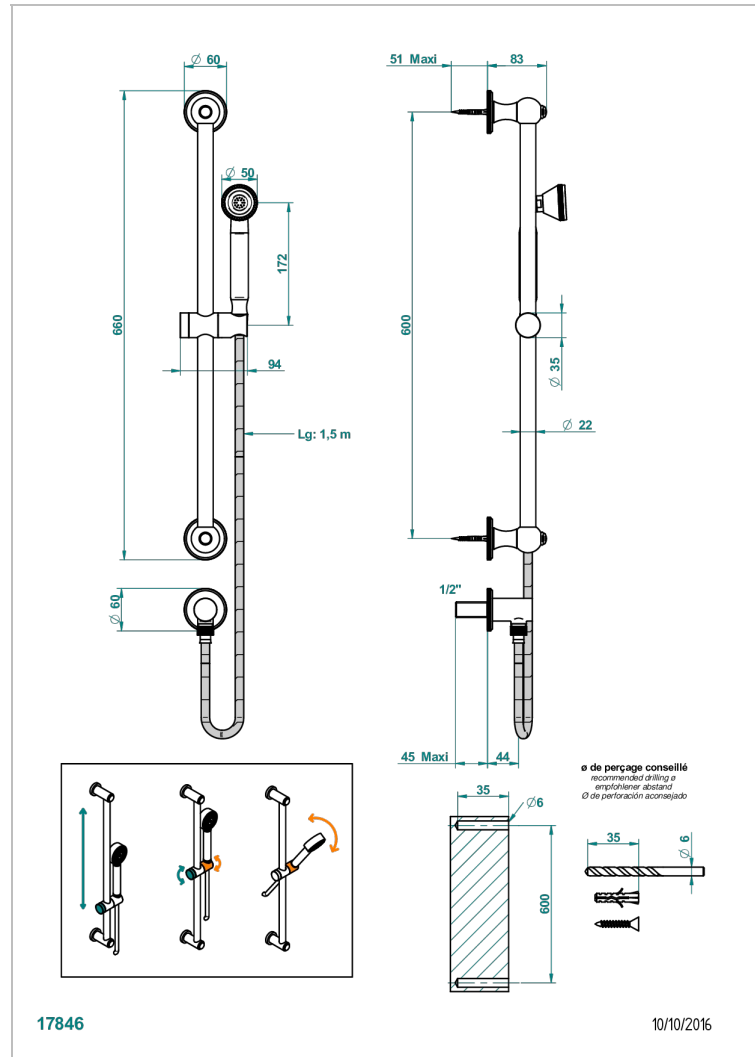

TRADITION CRYSTAL

A59-58

Wall mounted stylised handshower, sidebar, hose, hook and elbow

CHARACTERISTIC

- Tradition Crystal
- Wall mounted stylised handshower, sidebar, hose, hook and elbow

TECHNICAL SPECS

- Recommandé : 3 bars (max. 5 bars) - Advised : 43,5 psi (max. 72 psi)
- 9,5 l/min à 3 bars (2.5 gpm at 43.5 psi)

AVAILABLE FINITIONS

Antique nickel - H28
Black ceram - D30
Blush PVD - H62
Brass color PVD - H49
Brown bronze color PVD - F33
Gold color PVD - H52