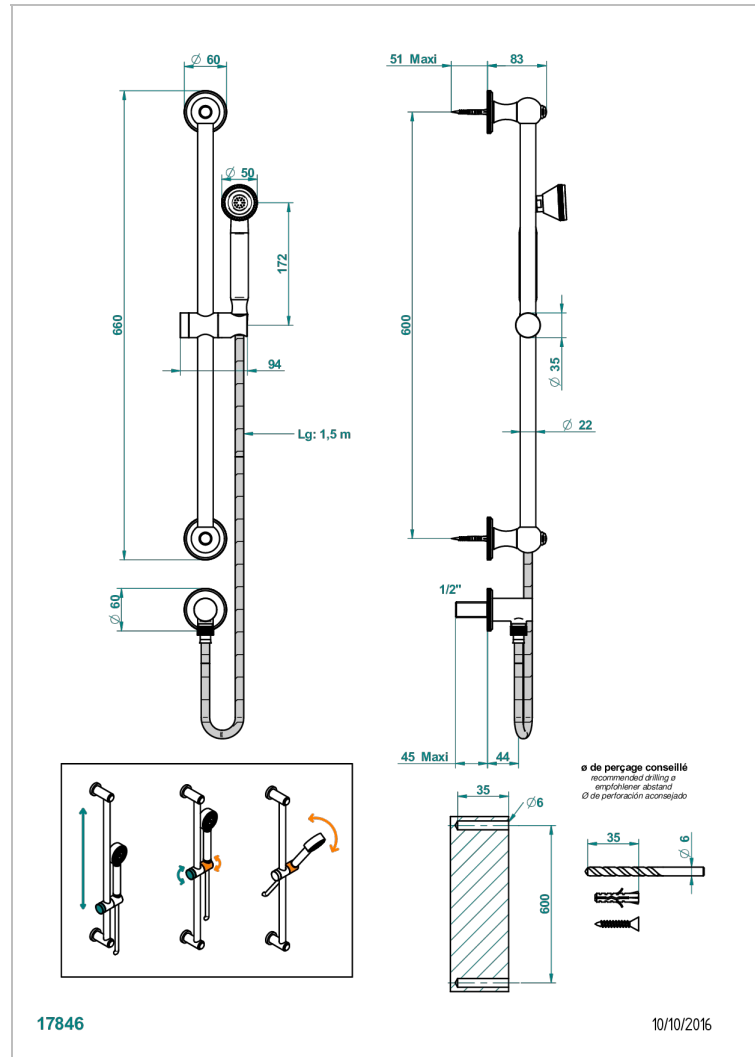

TRADITION WITH LEVER

A58-58

Wall mounted stylised handshower, sidebar, hose, hook and elbow

CHARACTERISTIC

- Tradition with lever
- Wall mounted stylised handshower, sidebar, hose, hook and elbow

TECHNICAL SPECS

- Recommandé : 3 bars (max. 5 bars) - Advised : 43,5 psi (max. 72 psi)
- 9,5 l/min à 3 bars (2.5 gpm at 43.5 psi)

AVAILABLE FINITIONS

Antique nickel - H28
Black ceram - D30
Blush PVD - H62
Brass color PVD - H49
Brown bronze color PVD - F33
Gold color PVD - H52