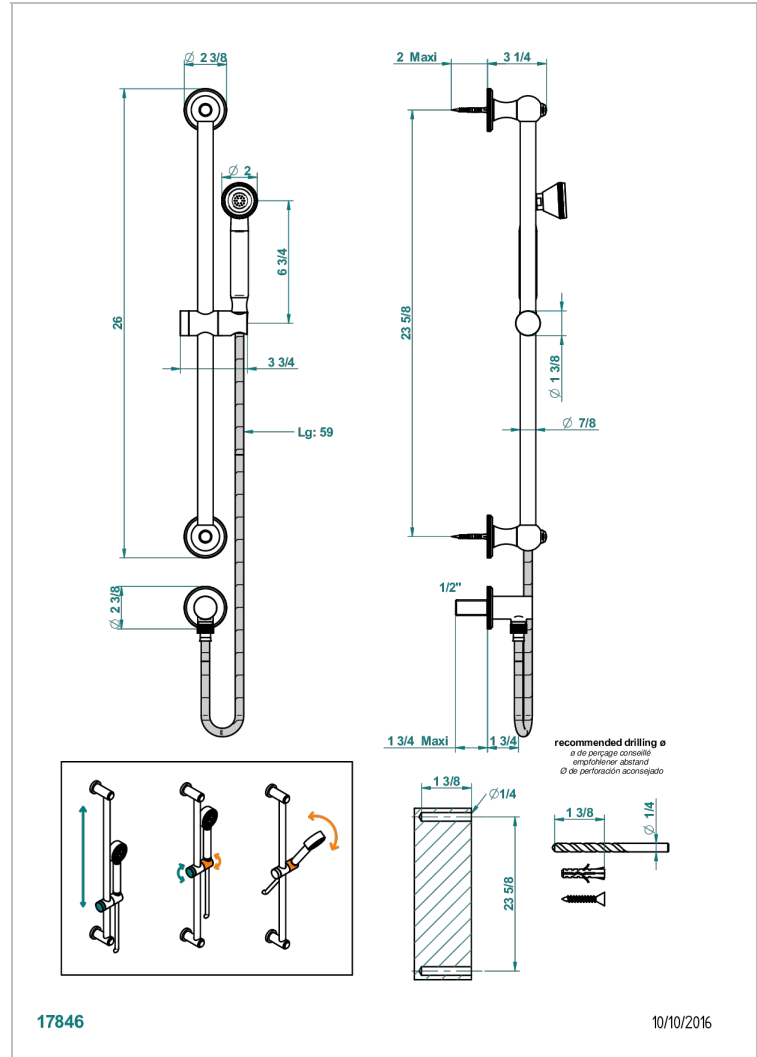

TRADITION WITH LEVER

A58-58

Wall mounted stylised handshower, sidebar, hose, hook and elbow

CHARACTERISTIC

- Tradition with lever
- Wall mounted stylised handshower, sidebar, hose, hook and elbow

TECHNICAL SPECS

- Recommandé : 3 bars (max. 5 bars) - Advised : 43,5 psi (max. 72 psi)
- 9,5 l/min à 3 bars (2.5 gpm at 43.5 psi)

AVAILABLE FINITIONS

Antique nickel - H28
Black ceram - D30
Blush PVD - H62
Brass color PVD - H49
Brown bronze color PVD - F33
Gold color PVD - H52