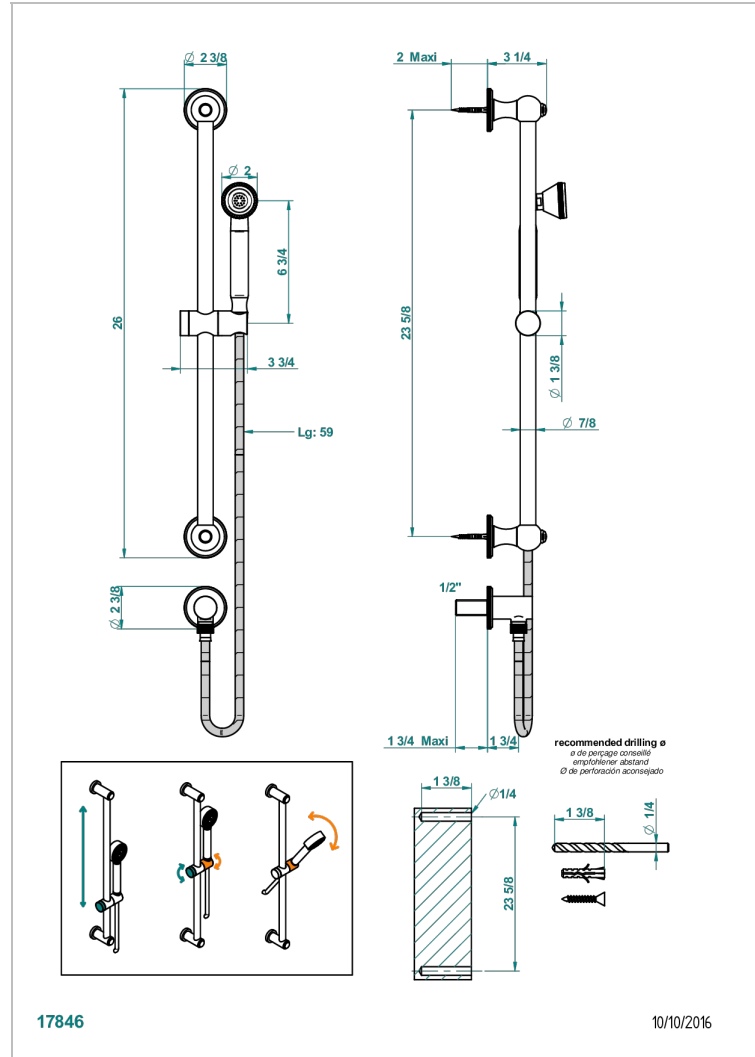

Wall mounted stylised handshower, sidebar, hose, hook and elbow

17846

10/10/2016

CHARACTERISTIC

- Tradition
- Wall mounted stylised handshower, sidebar, hose, hook and elbow

TECHNICAL SPECS

- Recommandé : 3 bars (max. 5 bars) - Advised : 43,5 psi (max. 72 psi)
- 9,5 l/min à 3 bars (2.5 gpm at 43.5 psi)

AVAILABLE FINITIONS

Antique nickel - H28
 Black ceram - D30
 Blush PVD - H62
 Brass color PVD - H49
 Brown bronze color PVD - F33
 Gold color PVD - H52

Graphite PVD - H64
 Lacquered light bronze - D01
 Matt Umber PVD - H67
 Matt blush PVD - H60
 Matt brass color PVD - H50
 Matt brown bronze color PVD - F34