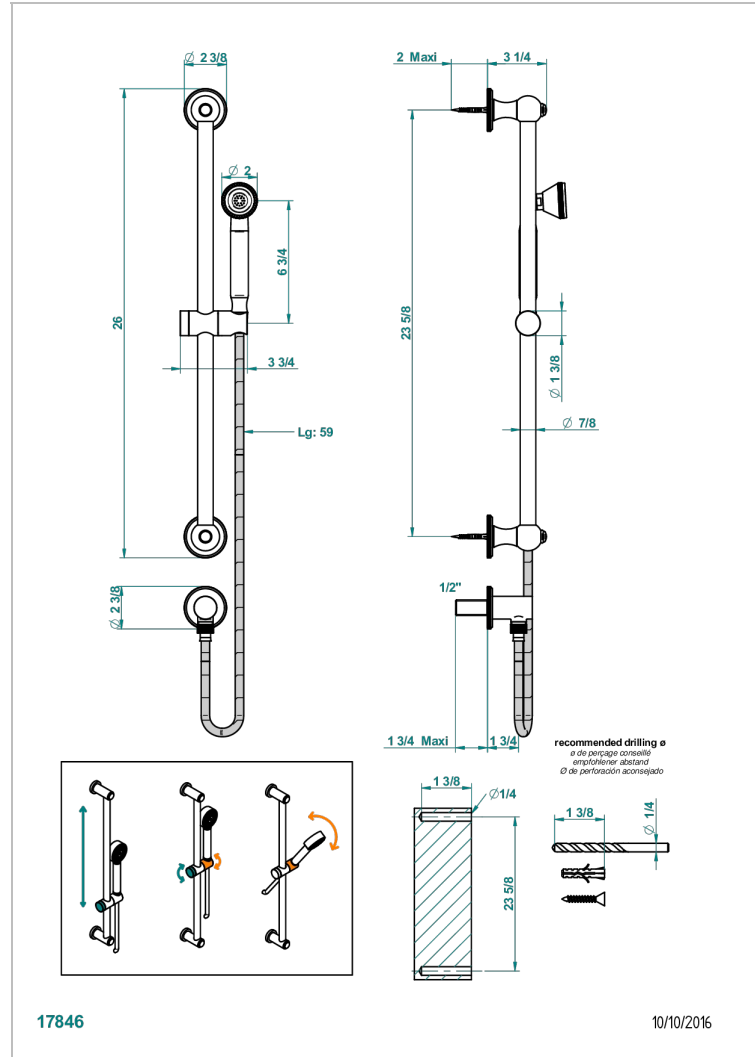

Wall mounted stylised handshower, sidebar, hose, hook and elbow

### CHARACTERISTIC

- Tradition
- Wall mounted stylised handshower, sidebar, hose, hook and elbow

### TECHNICAL SPECS

- Recommandé : 3 bars (max. 5 bars) - Advised : 43,5 psi (max. 72 psi)
- 9,5 l/min à 3 bars (2.5 gpm at 43.5 psi)