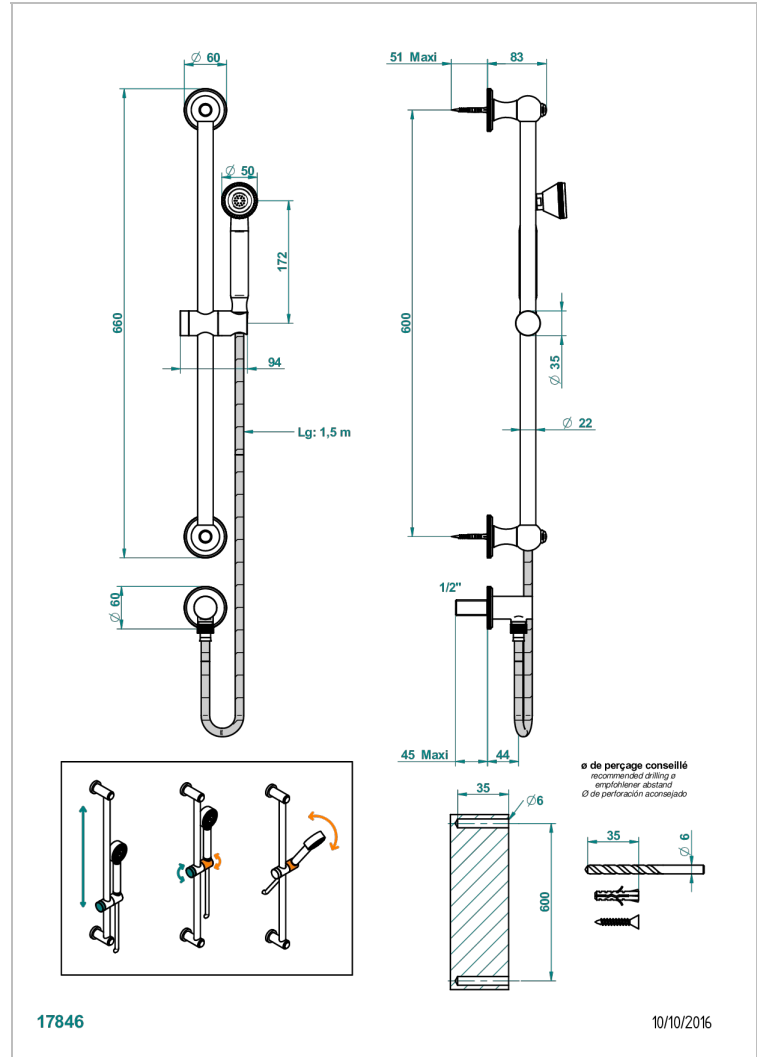

ART DECO CRYSTAL

A56-58

Wall mounted stylised handshower, sidebar, hose, hook and elbow

CHARACTERISTIC

- Art Déco Crystal
- Wall mounted stylised handshower, sidebar, hose, hook and elbow

TECHNICAL SPECS

- Recommandé : 3 bars (max. 5 bars) - Advised : 43,5 psi (max. 72 psi)
- 9,5 l/min à 3 bars (2.5 gpm at 43.5 psi)

AVAILABLE FINITIONS

Antique nickel - H28
Black ceram - D30
Blush PVD - H62
Brass color PVD - H49
Brown bronze color PVD - F33
Gold color PVD - H52

Graphite PVD - H64
Lacquered light bronze - D01
Matt Umber PVD - H67
Matt blush PVD - H60
Matt brass color PVD - H50
Matt brown bronze color PVD - F34